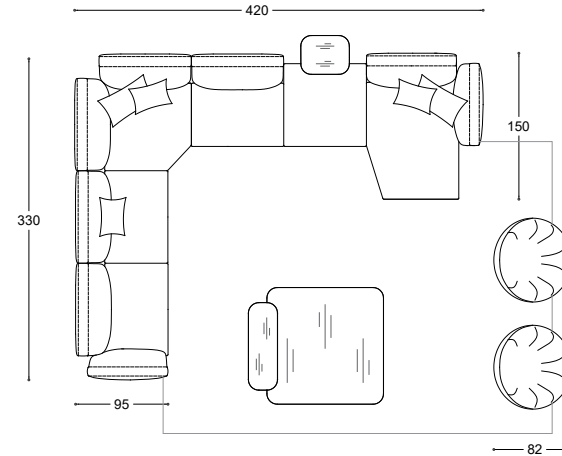

VERSIONE	MODEL	QT.	COMPOSITION	NOTE	COVER AS PICTURE	CAT.	PUBLIC PRICE	CAT.	PUBLIC PRICE	CAT.	PUBLIC PRICE
Sofas	HAB	3	ELEMENTS 95		TACA 14 antracite	E	6.937	C	6.739	Leather K	8.936
		1	CORNER ELEMENT		TACA 14 antracite	E	3.535	C	3.439	Leather K	4.602
		1	CHAISE LONGUE rh		TACA 14 antracite	E	2.792	C	2.708	Leather K	3.755
		1	POUF 85X85		Leather CIELO 03 nero	Leather Y	1.866	C	1.122	Leather K	1.547
		1	ARMREST rh		TACA 14 antracite	E	990	C	961	Leather K	1.307
		1	ARMREST lh		TACA 14 antracite	E	990	C	961	Leather K	1.307
TOTAL AMOUNT OF COMPOSITION							17.109		15.930		21.454
Cushions	ARREDA	1	CUSHION 48X38		Leather CIELO 03 nero	Leather Y	246	C	90	Leather K	183
		2	CUSHIONS 48X38		TANI 11 bianco	H	242	C	180	Leather K	365
		2	CUSHIONS 50X50		HILLS 06 antracite	TOP	317	C	202	Leather K	449
TOTAL AMOUNT OF CUSHIONS							805		473		997
Armchairs	NEST SOFT	2	ARMCHAIRS	matt gold legs	MARAS 11 bianco	H	3.452	C	3.197	Leather K	4.099
Com. Items	ARLON	1	"SERVO" COFFEE TABLE / GLASS	ribbed extra light top			812				
		1	90X30 COFFEE TABLE / GLASS	bronze top			898				
		1	120X120 COFFEE TABLE / GLASS	ribbed extra light top			1.819				
Rugs	BAOBAB	1	RUG 300X400	white			5.137