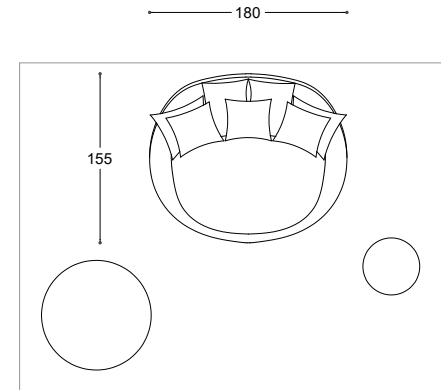

VERSIONE	MODEL	QT.	COMPOSITION	NOTE	COVER AS PICTURE	CAT.	PUBLIC PRICE	CAT.	PUBLIC PRICE	CAT.	PUBLIC PRICE
Sofas	LACOOON ISLAND	1	TWO-TONE ISLAND 180X155	swivel base	KAMI 01 bianco / KAMI 31 corda	D	4.245	C	4.183	Decò Y	5.688
		2	CUSCINI 44X54		KAMI 01 bianco	D	260	C	251	Leather K	471
Cushions	ARREDA	1	CUSHION 40X40		ZEUS 05 marron	E	101	C	92	Leather K	198
		2	CUSHIONS 40X40		ZEUS 04 terra	E	202	C	185	Leather K	396
		2	CUSHIONS 54X44		ZEUS 05 marron	E	233	C	216	Leather K	409
TOTAL AMOUNT OF COMPOSITION								5.041		4.927	7.162
Com. Items	KARA	1	"SERVO" COFFEE TABLE	satén nickel structure, matt white lacquered top			875				
		1	Ø 100 COFFEE TABLE	satén nickel structure, matt white lacquered top			1.467				
Rugs	BAOBAB	1	RUG 300X400	rope			5.137