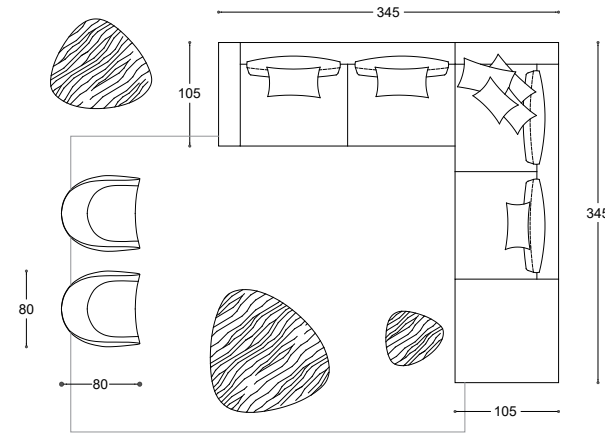

VERSIONE	MODEL	QT.	COMPOSITION	NOTE	COVER AS PICTURE	CAT.	PUBLIC PRICE	CAT.	PUBLIC PRICE	CAT.	PUBLIC PRICE
Sofas	SAVOYE	2	SIDE END ELEMENT 240 rh		ÉLITE UNI 12 natur	F	9.473	C	8.875	Leather K	13.759
		1	LARGE POUF		ÉLITE UNI 12 natur	F	1.903	C	1.837	Leather K	2.369
TOTAL AMOUNT OF COMPOSITION								11.376		10.712	16.128
Cushions	FASCIA	3	CUSHIONS 54X44		ÉLITE UNI 12 natur	F	449	C	343	Leather K	561
		1	CUSHION 54X44		ÉLITE DIS 34 marron	G	161	C	114	Leather K	187
		1	BOXED LUMBAR CUSHIONS 54X24		ÉLITE UNI 12 natur	F	139	C	123	Leather K	218
Cushions	ARREDA	1	CUSHION 48X38		Pelle VINTAGE 20 nero	Leather Y	493	C	92	Leather K	198
Armchairs	LE MIDI'	2	TWO-TONE ARMCHAIRS		ÉLITE DIS 34 marron / Leather VINTAGE 20 nero	Decò Y	3.810	C	2.640	-	
Com. Items	DABLIU	1	"SERVO" COFFEE TABLE	heat-treated chestnut top			411				
		1	97X92 COFFEE TABLE	heat-treated chestnut top			684				
		1	127X120 COFFEE TABLE	heat-treated chestnut top			972				
Rugs	BAOBAB	1	RUG 300X400	rope			5.137