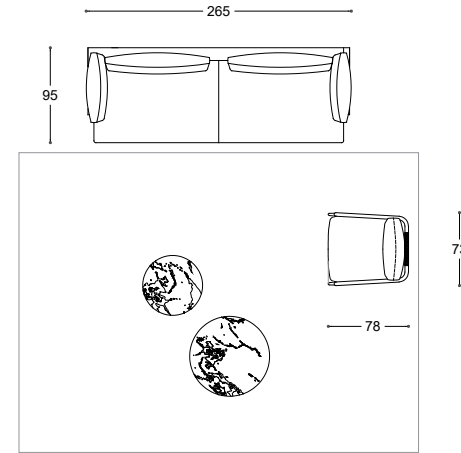

VERSIONE	MODEL	QT.	COMPOSITION	NOTE	COVER AS PICTURE	CAT.	PUBLIC PRICE	CAT.	PUBLIC PRICE	CAT.	PUBLIC PRICE
Sofas	ARLON	1	ELEMENT 250	matt gold base	Leather LUXURY 829 ottanio (*)	Leather Y	7.922	C	4.330	Leather K	6.406
		2	SOFT ARMRESTS rh-lh	matt gold base	Leather LUXURY 829 ottanio (*)	Leather Y	1.848	C	871	Leather K	1.448
TOTAL AMOUNT OF COMPOSITION								9.770		5.201	7.854
Armchairs	KARIN	1	ARMCHAIR	coffee stained ash structure	TIERRA 101 natur (*)	D	1.806	C	1.791	Leather K	2.237
Com. Items	STUM	1	Ø 60 COFFEE TABLE / MARBLE	matt dark brown Emperador marble top			1.472				
		1	Ø 80 COFFEE TABLE / MARBLE	matt dark brown Emperador marble top			1.965				
Rugs	SYON	1	RUG 300X400	white			5.818				

(*) Recommended coating, as alternative to the photographed one