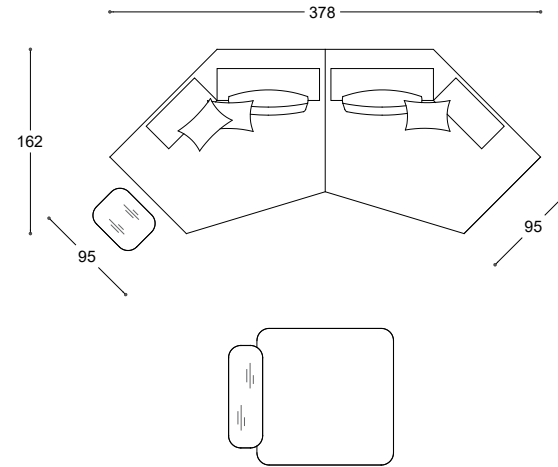

VERSIONE	MODEL	QT.	COMPOSITION	NOTE	COVER AS PICTURE	CAT.	PUBLIC PRICE	CAT.	PUBLIC PRICE	CAT.	PUBLIC PRICE	
Sofas	MONOPOLI	1	TWO-TONE X ELEMENT rh feather	removable zip fastener	SHERPA 01 bianco / DEEP 02 natur (*)	Bicolore	2.462	Bicolore	2.462	Decò K	2.741	
		1	TWO-TONE X ELEMENT lh feather	removable zip fastener	SHERPA 01 bianco / DEEP 02 natur (*)	Bicolore	2.462	Bicolore	2.462	Decò K	2.741	
		1	SLIM CORNER BACKREST 120X900 rh feather		SHERPA 01 bianco	H	935	C	763	Leather K	1.133	
		1	SLIM CORNER BACKREST 120X900 lh feather		SHERPA 01 bianco	H	935	C	763	Leather K	1.133	
		2	BACK CUSHIONS / 75		SHERPA 01 bianco	H	647	C	462	Leather K	937	
TOTAL AMOUNT OF COMPOSITION								7.440		6.912		8.686
Cushions	ARREDA	1	CUSHION 40X40		MOLESKIN 30 bianco	G	114	C	92	Leather K	198	
		2	CUSHIONS 40X40		Leather WORN 04 sabbia	Leather Y	546	C	185	Leather K	396	
Com. Items	ARLON	1	"SERVO" COFFEE T. / LACQUERED	gloss silk lacquered top			728					
		1	90X30 COFFEE TABLE / GLASS	ribbed extra light top			968					
		1	120X120 COFFEE T. / LACQUERED	gloss silk lacquered top			1.712					

(*) Recommended coating, as alternative to the photographed one