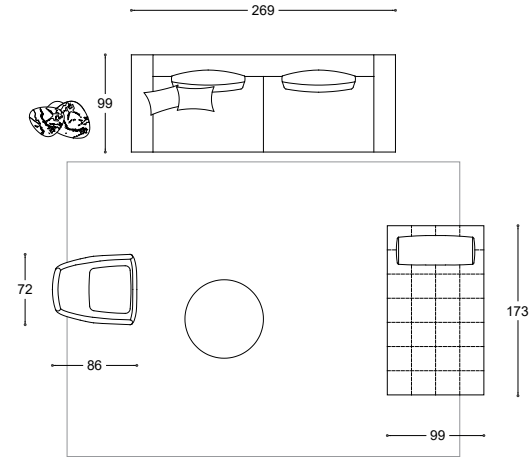

VERSIONE	MODEL	QT.	COMPOSITION	NOTE	COVER AS PICTURE	CAT.	PUBLIC PRICE	CAT.	PUBLIC PRICE	CAT.	PUBLIC PRICE
Sofas	VON	1	ELEMENT 225 fibre		Leather NABUK 37 blu	Leather Z 5.229	C	2.411	Leather K 3.832		
		1	HIGH ARMREST / 99 rh		Leather NABUK 37 blu	Leather Z 889	C	370	Leather K 623		
		1	HIGH ARMREST / 99 lh		Leather NABUK 37 blu	Leather Z 889	C	370	Leather K 623		
		2	BACK CUSHIONS / 87		Leather NABUK 37 blu	Leather Z 1.417	C	453	Leather K 924		
TOTAL AMOUNT OF COMPOSITION							8.424		3.604		6.002
Cushions	ARREDA	2	CUSHIONS 48X38		KENT 14 ocean	F	207	C	180	Leather K	365
Sofas	LUDWIG	1	ELEMENT 173X99		Leather WORN 04 sabbia	Leather Y 4.268	C	2.631	Leather K 3.630		
		1	BACK		Leather WORN 04 sabbia	Leather Y 642	C	356	Leather K 524		
TOTAL AMOUNT OF COMPOSITION							4.910		2.988		4.154
Armchairs	EGO	1	ARMCHAIR	matt bronze base	SHERPA 01 bianco	H	1.639	C	1.474	Leather K	2.002
Com. Items	NEMU	1	Ø 80 COFFEE TABLE	thermoformed bronze top			1.166				
Com. Items	YORI	1	"SERVO" COFFEE TABLE / MARBLE	matt black Marquina marble tops			1.355				
Rugs	SYON	1	RUG 300X400	white			5.818