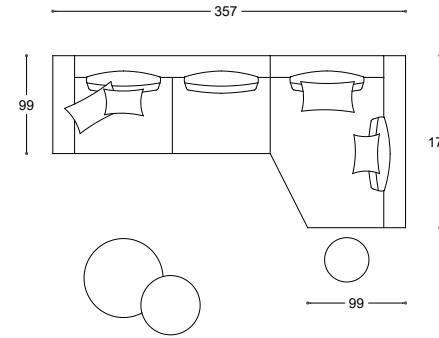

VERSIONE	MODEL	QT.	COMPOSITION	NOTE	COVER AS PICTURE	CAT.	PUBLIC PRICE	CAT.	PUBLIC PRICE	CAT.	PUBLIC PRICE
Sofas	HAB	3	ELEMENTS 95		Leather NABUK 40 ocra	Leather Z	11.187	C	6.739	Leather K	8.936
		1	ARMREST rh		Leather NABUK 40 ocra	Leather Z	1.650	C	961	Leather K	1.307
		1	ARMREST lh		Leather NABUK 40 ocra	Leather Z	1.650	C	961	Leather K	1.307
TOTAL AMOUNT OF COMPOSITION								14.487		8.661	11.550
Cushions	ARREDA	1	CUSHION 48X38		AMAN 15 nero	TOP	136	C	90	Leather K	183
		1	CUSHION 50X50		TANI 15 nero	H	141	C	101	Leather K	224
Sofas	LUDWIG	1	BENCH 160X48		Leather CIELO 30 nero	Leather Y	2.996	C	1.874	Leather K	2.556
Armchairs	RITO	1	ARMCHAIR		Leather CIELO 10 moro	Leather Y	2.180	C	1.373	Leather K	1.846
Com. Items	NEMU	1	"SERVO" COFFEE TABLE	thermoformed bronze top			882				
		1	Ø 60 COFFEE TABLE	thermoformed ice top			1.038				
		1	Ø 80 COFFEE TABLE	thermoformed bronze top			1.166				