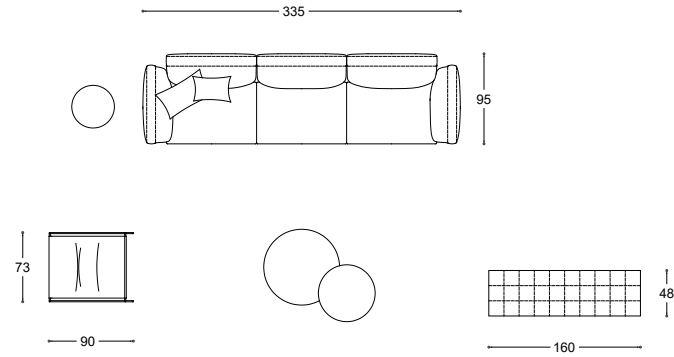

VERSIONE	MODEL	QT.	COMPOSITION	NOTE	COVER AS PICTURE	CAT.	PUBLIC PRICE	CAT.	PUBLIC PRICE	CAT.	PUBLIC PRICE
Sofas	HAB	3	ELEMENTS 95		Leather NABUK 40 ocra	Leather Z	11.187	C	6.739	Leather K	8.936
		1	ARMREST rh		Leather NABUK 40 ocra	Leather Z	1.650	C	961	Leather K	1.307
		1	ARMREST lh		Leather NABUK 40 ocra	Leather Z	1.650	C	961	Leather K	1.307
TOTAL AMOUNT OF COMPOSITION								14.487		8.661	11.550
Cushions	ARREDA	1	CUSHION 48X38		AMAN 15 nero	TOP	136	C	90	Leather K	183
		1	CUSHION 50X50		TANI 15 nero	H	141	C	101	Leather K	224
Sofas	LUDWIG	1	BENCH 160X48		Leather CIELO 30 nero	Leather Y	2.996	C	1.874	Leather K	2.556
Armchairs	RITO	1	ARMCHAIR		Leather CIELO 10 moro	Leather Y	2.180	C	1.373	Leather K	1.846
Com. Items	NEMU	1	"SERVO" COFFEE TABLE	thermoformed bronze top			882				
		1	Ø 60 COFFEE TABLE	thermoformed ice top			1.038				
		1	Ø 80 COFFEE TABLE	thermoformed bronze top			1.166				