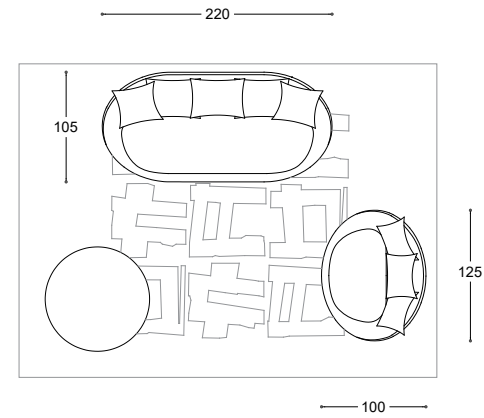

VERSIONE	MODEL	QT.	COMPOSITION	NOTE	COVER AS PICTURE	CAT.	PUBLIC PRICE	CAT.	PUBLIC PRICE	CAT.	PUBLIC PRICE
Sofas	LACoon	1	SOFA 220		TIERRA 102 sabbia (*)	D	4.246	C	4.171	Leather K	6.378
Cushions	ARREDA	4	CUSHIONS 40X40		TIERRA 119 prugna (*)	D	378	C	370	Leather K	792
Armchairs	LACoon	1	ARMCHAIR	swivel base	TIERRA 119 prugna (*)	D	2.990	C	2.946	Leather K	4.400
Com. Items	KARA	1	Ø 100 COFFEE TABLE	satin nickel structure, matt black lacquered top			1.467				
Rugs	GESTO CONTR.	1	RUG 300X400 WITH DECOR	beige			5.952				

(*) Recommended coating, as alternative to the photographed one