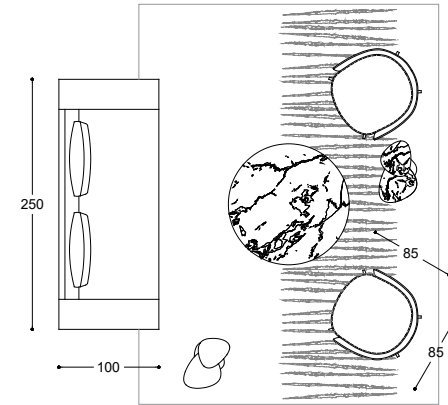

VERSIONE	MODEL	QT.	COMPOSITION	NOTE	COVER AS PICTURE	CAT.	PUBLIC PRICE	CAT.	PUBLIC PRICE	CAT.	PUBLIC PRICE
Sofas	OVERPLAN	1	SOFA ELEMENT 250		ERENIK 11 natur	F	3.025	C	2.831	Leather K	4.694
		1	ARMREST rh		ERENIK 11 natur	F	396	C	356	Leather K	616
		1	ARMREST lh		ERENIK 11 natur	F	396	C	356	Leather K	616
		2	BACK CUSHIONS / 75		ERENIK 11 natur	F	568	C	488	Leather K	902
TOTAL AMOUNT OF COMPOSITION							4.385		4.033		6.828
Armchairs	ALASIA	2	ARMCHAIRS		VEGAS 34 petrolio	G	3.516	C	3.243	Leather K	4.431
Com. Items	TOMO	1	Ø 120 COFFEE TABLE / MARBLE	coffee stained ash structure, matt black Marquina marble top			2.132				
Com. Items	YORI	1	"SERVO" COFFEE TABLE / MARBLE	matt bronze structure, matt black Marquina marble tops			1.355				
		1	"SERVO" COFFEE TABLE / METAL	matt bronze structure			781				
Rugs	SYON	1	RUG 300X400 / VIBRATION	white / anthracite			7.681