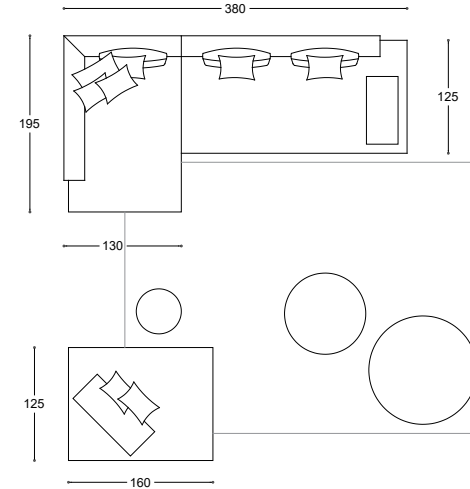

VERSIONE	MODEL	QT.	COMPOSITION	NOTE	COVER AS PICTURE	CAT.	PUBLIC PRICE	CAT.	PUBLIC PRICE	CAT.	PUBLIC PRICE
Sofas	GLOW IN	1	TWO-TONE SIDE ELEMENT 250X130 lh	feather; removable zip fastener	ZEUS 29 perla / PLAZA 03 beige	Bicolore	3.336	Bicolore	3.336	Decò K	3.735
		1	TWO-TONE CHAISE LONGUE 130X195 rh	feather; removable zip fastener	ZEUS 29 perla / PLAZA 03 beige	Bicolore	3.309	Bicolore	3.309	Decò K	3.639
		1	ARMREST CUSHION / 75		ZEUS 29 perla	E	253	C	231	Leather K	425
		2	BACK CUSHIONS / 75		ZEUS 29 perla	E	510	C	462	Leather K	937
TOTAL AMOUNT OF COMPOSITION								7.409		7.338	8.735
Cushions	ARREDA	2	CUSHIONS 40X40		ZEUS 29 perla	E	202	C	185	Leather K	396
		2	CUSHIONS 48X38		Leather NABUK 05 sabbia	Leather Z	537	C	180	Leather K	365
		2	CUSHIONS 54X44		ZEUS 44 corda	E	233	C	216	Leather K	409
TOTAL AMOUNT OF CUSHIONS								972		581	1.170
Sofas	MONOPOLI	1	ELEMENT 160X125 feather		Leather NABUK 09 seppia	Leather Z	3.040	C	1.375	Leather K	2.180
		1	BACK / 100 feather		Leather NABUK 09 seppia	Leather Z	1.041	C	427	Leather K	717
TOTAL AMOUNT OF COMPOSITION								4.081		1.802	2.897
Cushions	ARREDA	2	CUSHIONS 48X38		VEGAS 33B nero	G	224	C	180	Leather K	365
Com. Items	DABLIU IN	1	"SERVO" COFFEE TABLE	gloss flint lacquered top			374				
		1	Ø 90 COFFEE TABLE	gloss flint lacquered top			629				
		1	Ø 120 COFFEE TABLE	gloss flint lacquered top			854				
Rugs	BAOBAB	1	RUG 300X400	white			5.137