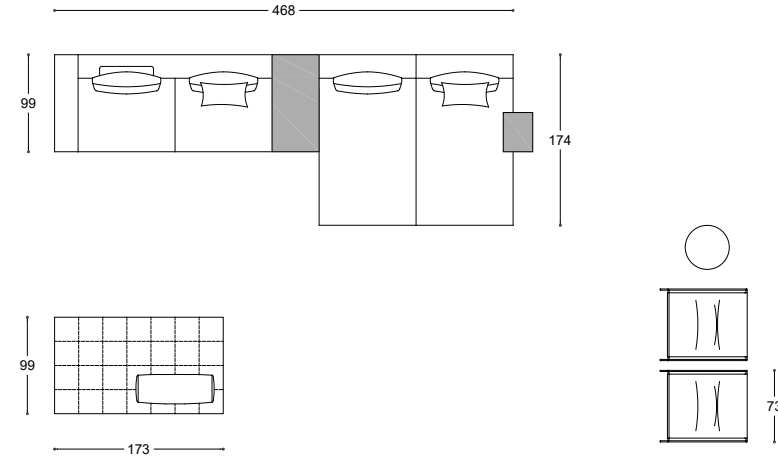

VERSIONE	MODEL	QT.	COMPOSITION	NOTE	COVER AS PICTURE	CAT.	PUBLIC PRICE	CAT.	PUBLIC PRICE	CAT.	PUBLIC PRICE	
Sofas	KUBIC	1	ELEMENT 198X99 fibre	tone-on-tone coloured trim (only fabric)	MOLESKIN 16 perla	G	2.578	C	2.246	Leather K	3.302	
		2	CHAISE LONGUES fibre	tone-on-tone coloured trim (only fabric)	MOLESKIN 16 perla	G	4.303	C	3.753	Leather K	5.795	
		1	LOW ARMREST / 99 lh			MOLESKIN 16 perla	G	343	C	284	Leather K	532
		4	BACK CUSHIONS / 70	tone-on-tone coloured trim (only fabric)	MOLESKIN 16 perla	G	1.368	C	1.131	Leather K	1.742	
		1	BACK ROLL CUSHION			MOLESKIN 16 perla	G	244	C	196	Leather K	403
TOTAL AMOUNT OF COMPOSITION							8.837		7.610		11.774	
Cushions	ARREDA	1	CUSHION 54X44		EMILY A 12 grafite	G	134	C	108	Leather K	205	
		1	CUSHION 54X44		TANI 13 sacco	H	145	C	108	Leather K	205	
Sofas	LUDWIG	1	ELEMENT 173X99		Leather NABUK 40 ocra		Leather Z 4.490	C	2.631	Leather K	3.630	
		1	BACK		Leather NABUK 40 ocra		Leather Z 684	C	356	Leather K	524	
TOTAL AMOUNT OF COMPOSITION							5.174		2.988		4.154	
Com. Items	LUDWIG	1	"SERVO" COFFEE TABLE	black stiff leather			889					
		1	48X99 COFFEE TABLE	black stiff leather			975					
Armchairs	RITO	2	ARMCHAIRS		pelle CIELO 10 moro		Leather Y 4.360	C	2.746	Leather K	3.692	
Com. Items	NEMU	1	"SERVO" COFFEE TABLE	thermoformed ice top			882