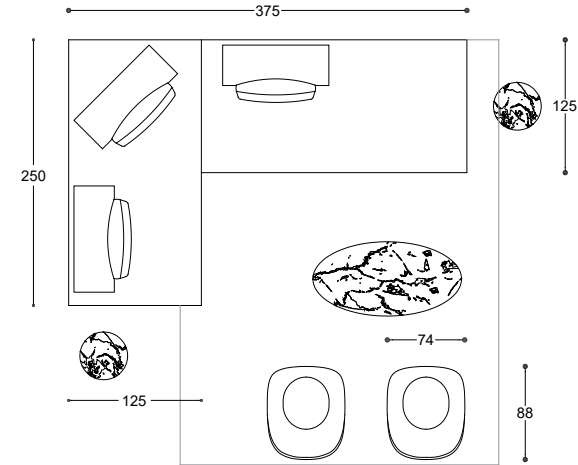

VERSIONE	MODEL	QT.	COMPOSITION	NOTE	COVER AS PICTURE	CAT.	PUBLIC PRICE	CAT.	PUBLIC PRICE	CAT.	PUBLIC PRICE	
Sofas	MONOPOLI	2	TWO-TONE ELEMENTS 250X125 feathe removable zip fastener		FLAMBÈ 02 sabbia (*) / Pelle NABUK 05 sabbia (*)	DecòZ	6.514	Bicolore	4.745	Decò K	5.546	
		3	BACKS / 100 feather		Leather NABUK 05 sabbia	Leather Z	3.122	C	1.280	Leather K	2.152	
		3	BACK CUSHIONS / 75		FLAMBÈ 02 sabbia (*)	E	766	C	693	Leather K	1.406	
TOTAL AMOUNT OF COMPOSITION								10.402		6.719		9.104
Armchairs	SOOR	2	TWO-TONE ARMCHAIR		FLAMBÈ 04 celeste (*) / SUAVE 02 avorio (*)	G	3.502	C	3.225	Decò Y	4.299	
Com. Items	SABI	2	Ø 45 COFFEE TABLES / MARBLE	matt bronze structure, matt black Marquina marble tops			1.549					
		1	OVAL COFFEE TABLE / MARBLE	matt bronze structure, matt black Marquina marble tops			1.663					
Rugs	BAOBAB	1	RUG 300X400	white			5.137					

(*) Recommended coating, as alternative to the photographed one