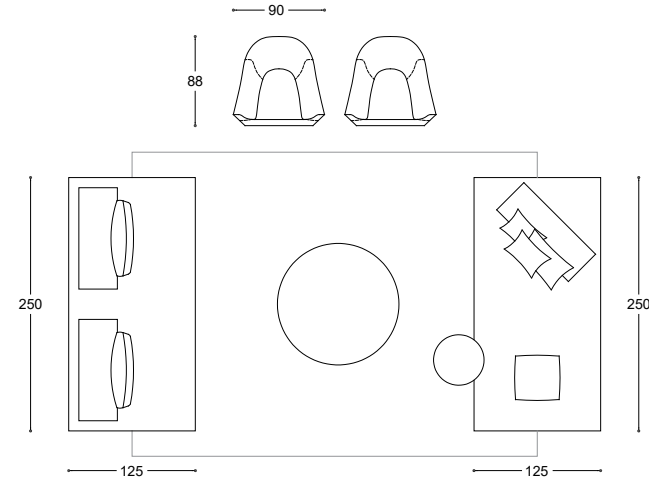

VERSIONE	MODEL	QT.	COMPOSITION	NOTE	COVER AS PICTURE	CAT.	PUBLIC PRICE	CAT.	PUBLIC PRICE	CAT.	PUBLIC PRICE
Sofas	MONOPOLI	2	TWO-TONE ELEMENTS 250X125	feather. removable zip fastener	VEGAS 06 perla / DEEP 03 sacco	Bicolore	4.745	Bicolore	4.745	Decò Y	6.268
		3	BACKS / 100 feather		DEEP 03 sacco	G	1.518	C	1.280	Leather Y	2.871
		1	ARMREST CUSHION		DEEP 03 sacco	G	246	C	202	Leather Y	433
		2	BACK CUSHIONS / 60		VEGAS 06 perla	G	414	C	334	Leather Y	1.104
TOTAL AMOUNT OF COMPOSITION								6.923		6.563	10.677
Cushions	ARREDA	1	CUSHION 40X40		VEGAS 06 perla	G	114	C	92	Leather K	198
Armchairs	ELDORA	2	ARMCHAIRS		ZEUS 34 bianco	E	3.621	C	3.498	Leather K	4.620
Com. Items	DABLIU IN	1	"SERVO" COFFEE TABLE	gloss cashmere lacquered top			374				
		1	Ø 120 COFFEE TABLE	gloss cashmere lacquered top			854				
Rugs	BAOBAB	1	RUG 300X400	white			5.137