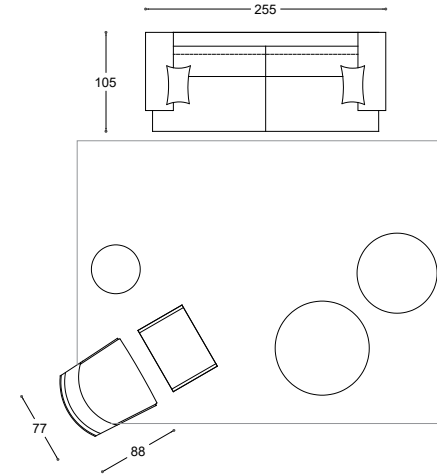

VERSIONE	MODEL	QT.	COMPOSITION	NOTE	COVER AS PICTURE	CAT.	PUBLIC PRICE	CAT.	PUBLIC PRICE	CAT.	PUBLIC PRICE
Sofas	PLATZ	1	SOFA 255		Leather WORN 03 nero	Leather Y	9.005	C	4.642	Leather K	7.209
Armchairs	KARA	1	ARMCHAIR / WALNUT	satin nickel base	Leather NABUK 03 avorio	Leather Z	3.317	-		Leather K	2.910
		1	POUF / WALNUT	satin nickel base	Leather NABUK 03 avorio	Leather Z	1.376	-		Leather K	1.275
Com. Items	KARA	1	"SERVO" COFFEE TABLE	satin nickel structure, matt white lacquered top			875				
		1	Ø 85 COFFEE TABLE	satin nickel structure, matt white lacquered top			1.331				
		1	Ø 100 COFFEE TABLE	satin nickel structure, matt white lacquered top			1.467				
Rugs	TASMAN	1	RUG 300X400	white			4.527