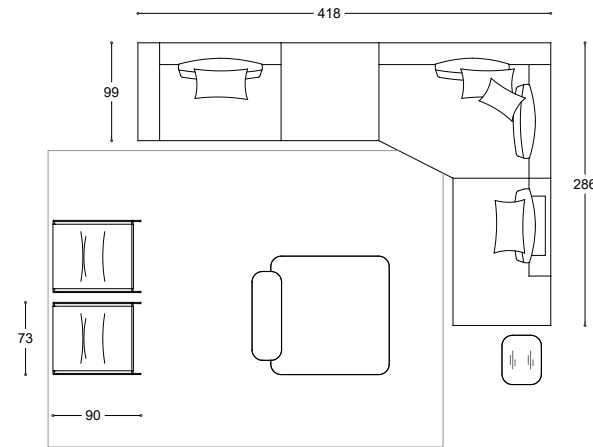

VERSIONE	MODEL	QT.	COMPOSITION	NOTE	COVER AS PICTURE	CAT.	PUBLIC PRICE	CAT.	PUBLIC PRICE	CAT.	PUBLIC PRICE
Sofas	VON	1	ELEMENT 123 fibre		HALTON 05 perla	F	1.606	C	1.470	Leather K	2.341
		1	X ELEMENT 1h fibre		HALTON 05 perla	F	2.378	C	2.211	Leather K	3.465
		1	Y SIDE END UNIT rh fibre		HALTON 05 perla	F	2.213	C	2.066	Leather K	3.045
		1	LARGE POUF fibre		HALTON 05 perla	F	1.243	C	1.144	Leather K	1.753
		1	HIGH ARMREST / 99 lh		HALTON 05 perla	F	422	C	370	Leather K	623
		1	CORNER BACK / 174 lh		HALTON 05 perla	F	568	C	497	Leather K	851
		4	BACK CUSHIONS / 87		HALTON 05 perla	F	1.056	C	906	Leather K	1.848
		1	BACK ROLL CUSHION		HALTON 05 perla	F	216	C	187	Leather K	383
TOTAL AMOUNT OF COMPOSITION							9.702		5.170		8.503
Cushions	ARREDA	2	CUSHIONS 48X38		MARAS 11 bianco	H	242	C	180	Leather K	365
Cushions	FASCIA	2	CUSHIONS 54X44		Leather NABUK 05 sabbia	Leather Z	638	C	264	Leather K	444
Armchairs	RITO	2	ARMCHAIRS		MARAS 11 bianco	H	2.740	C	2.746	Leather K	3.692
Com. Items	ARLON	1	"SERVO" COFFEE TABLE / GLASS	ribbed extra light top			770				
		1	90X30 COFFEE TABLE / GLASS	lead grey top			968				
		1	120X120 COFFEE TABLE / GLASS	lead grey top				1.819			
Rugs	BAOBAB	1	RUG 300X400	rope			5.137