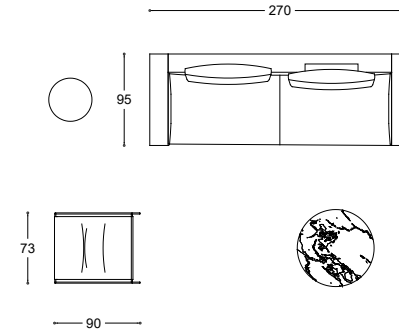

VERSIONE	MODEL	QT.	COMPOSITION	NOTE	COVER AS PICTURE	CAT.	PUBLIC PRICE	CAT.	PUBLIC PRICE	CAT.	PUBLIC PRICE	
Sofas	EASTON	1	SOFA 270		Leather NABUK 16 argilla	Leather Z	8.116	C	4.063	Leather K	6.127	
		2	BACK CUSHIONS / 85		Leather NABUK 16 argilla	Leather Z	1.395	C	480	Leather K	968	
		1	BACK ROLL CUSHION / 55		Leather NABUK 16 argilla	Leather Z	332	C	108	Leather K	231	
TOTAL AMOUNT OF COMPOSITION								9.843		4.651		7.326
Cushions	ARREDA	2	CUSHIONS 40X40		LAPAZ 12 natur	TOP	277	C	185	Leather K	396	
Armchairs	RITO	1	ARMCHAIR		Leather CIELO 10 moro	Leather Y	2.180	C	1.373	Leather K	1.846	
Com. Items	STUM	1	Ø 80 COFFEE TABLE / MARBLE	matt dark brown Emperador top			1.965					
Com. Items	NEMU	1	"SERVO" COFFEE TABLE	thermoformed ice top			882