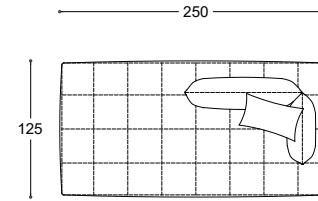

VERSIONE	MODEL	QT.	COMPOSITION	NOTE	COVER AS PICTURE	CAT.	PUBLIC PRICE	CAT.	PUBLIC PRICE	CAT.	PUBLIC PRICE
Sofas	LOVELY DAY	1	CHIC ELEMENT 250X125		Leather CIELO 30 nero	Leather Y	4.985	C	2.974	Leather K	4.147
		1	CORNER BACKREST 120X80 rh		AMAN 15 nero	TOP	1.274	C	1.078	Leather K	1.610
TOTAL AMOUNT OF COMPOSITION								6.259		4.052	5.757
Cushions	ARREDA	1	CUSHION 48X38		TANI 11 bianco	H	121	C	90	Leather K	183
Com. Items	STUM	1	Ø 80 COFFEE TABLE / MARBLE	matt black Marquina marble top			1.965