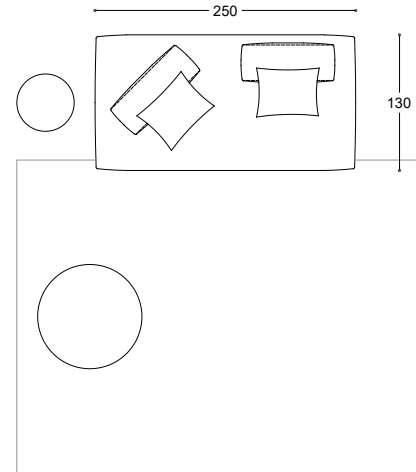

VERSIONE	MODEL	QT.	COMPOSITION	NOTE	COVER AS PICTURE	CAT.	PUBLIC PRICE	CAT.	PUBLIC PRICE	CAT.	PUBLIC PRICE
Sofas	ENDOR	1	TWO-TONE ELEMENT 250	natural oak fett	TERRANOVA 03 natur / DEEP 02 natur	Bicolore	2.801	Bicolore	2.801	Bicolore	2.801
		2	BACKS		DEEP 02 natur	G	1.060	C	911	Leather K	1.426
		2	BACK CUSHIONS / 60		TERRANOVA 03 natur	H	427	C	317	Leather K	783
TOTAL AMOUNT OF COMPOSITION							4.288		4.028		5.009
Com. Items	KARA	1	"SERVO" COFFEE TABLE	satin nickel structure, matt white lacquered top			875				
		1	Ø 100 COFFEE TABLE	satin nickel structure, matt white lacquered top			1.467				
Rugs	TASMAN	1	RUG 300X400	white			4.527