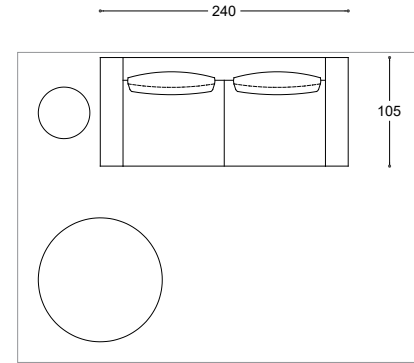

VERSIONE	MODEL	QT.	COMPOSITION	NOTE	COVER AS PICTURE	CAT.	PUBLIC PRICE	CAT.	PUBLIC PRICE	CAT.	PUBLIC PRICE
Sofas	SAVOYE	1	SOFA 240		Leather WORN 03 nero	Leather Y	8.884	C	4.543	Leather K	7.088
Com. Items	DABLIU IN	1	"SERVO" COFFEE TABLE	gloss cashmere lacquered top			374				
		1	Ø 120 COFFEE TABLE	gloss cashmere lacquered top			854				
Rugs	TASMAN	1	RUG 300X400	pearl			4.527