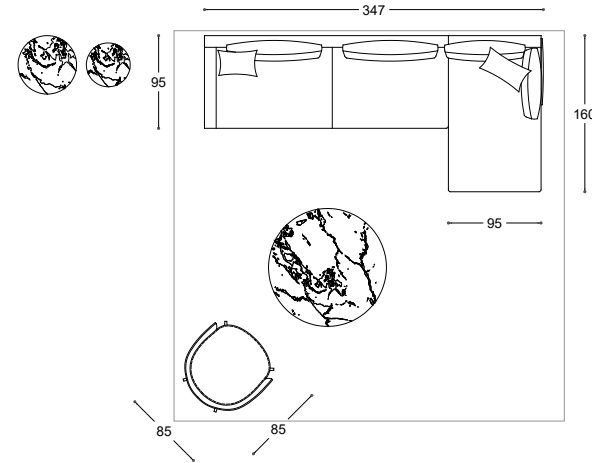

VERSIONE	MODEL	QT.	COMPOSITION	NOTE	COVER AS PICTURE	CAT.	PUBLIC PRICE	CAT.	PUBLIC PRICE	CAT.	PUBLIC PRICE
Sofas	ARLON	1	TUB SIDE END ELEMENT 250 lh	matt bronze base	FLAMBÉ 01 natur	G	4.998	C	4.563	Leather K	6.747
		1	CHAISE LONGUE	matt bronze base	FLAMBÉ 01 natur	G	3.428	C	3.153	Leather K	4.074
		1	SOFT CHAISE LONGUE ARMREST rh	matt bronze base	FLAMBÉ 01 natur	G	618	C	528	Leather K	986
TOTAL AMOUNT OF COMPOSITION								9.044		8.243	11.807
Cushions	ARREDA	1	CUSHION 48X38		Leather WILD 04 moro	Leather Z	268	C	90	Leather K	183
		1	CUSHION 54X44		FLAMBÉ 01 natur	G	134	C	108	Leather K	205
Armchairs	ALASIA	1	ARMCHAIR		VELLUTO 113 arancio	G	1.758	C	1.621	Leather K	2.215
Com. Items	TOMO	1	Ø 45 COFFEE TABLE / MARBLE	white Carrara marble top			942				
		1	Ø 60 COFFEE TABLE / MARBLE	white Carrara marble top			1.122				
		1	Ø 120 COFFEE TABLE / MARBLE	dark brown Emperador marble top			2.132				
Rugs	BAOBAB	1	CUSTOM-SIZED RUG 400X400	white			6.952