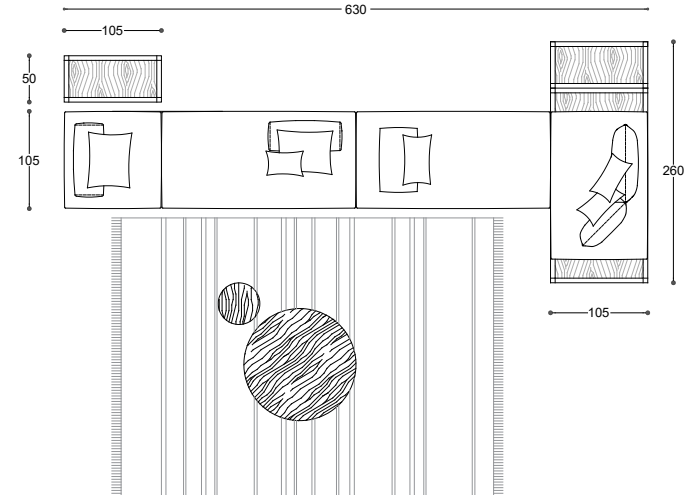

VERSIONE	MODEL	QT.	COMPOSITION	NOTE	COVER AS PICTURE	CAT.	PUBLIC PRICE	CAT.	PUBLIC PRICE	CAT.	PUBLIC PRICE	
Sofas	HANEDA	1	SEAT 105X105 natural		ZEUS 25 muschio	E	986	C	942	Leather K	1.291	
		1	SEAT 160X105 natural		ZEUS 25 muschio	E	1.263	C	1.199	Leather K	1.753	
		2	SEAT 210X105 natural		ZEUS 25 muschio	E	3.010	C	2.847	Leather K	4.352	
		1	ADJUSTABLE BACKREST 100X80 rh		ZEUS 25 muschio	E	1.047	C	1.010	Leather K	1.463	
		2	ROLL CUSHIONS BACKREST natural		ZEUS 25 muschio	E	779	C	744	Leather K	1.109	
		1	ARMREST CUSHION natural		ZEUS 25 muschio	E	359	C	345	Leather K	499	
		2	BENCHES 50X105	natural ash			1.258		1.258		1.258	
		1	BENCH 210X105	natural ash			1.384		1.384		1.384	
TOTAL AMOUNT OF COMPOSITION								10.085		6.145		9.176
Cushions	ARREDA	2	CUSHIONS 40X40		ZEUS 25 muschio (*)	E	202	C	185	Leather K	396	
		1	CUSHION 54X44		DEEP 02 natur (*)	G	134	C	108	Leather K	205	
		1	CUSHION 54X44		DEEP 09 blu (*)	G	134	C	108	Leather K	205	
		1	CUSHION 60X60		DEEP 16 lime (*)	G	150	C	119	Leather K	279	
		1	CUSHION 60X60		DEEP 09 blu (*)	G	150	C	119	Leather K	279	
TOTAL AMOUNT OF CUSHIONS								770		638		1.364
Com. Items	TOMO	1	Ø 45 COFFEE TABLE / WOOD	natural ash structure and top			649					
		1	Ø 120 COFFEE TABLE / WOOD	natural ash structure and top			1.203					
Rugs	HANEDA	1	RUG 300X400	natur and sackcloth			5.639					

(*) Recommended coating, as alternative to the photographed one

PRICES ARE IN EURO, DO NOT INCLUDE V.A.T. AND REFER TO PRICE LIST [09_2020].