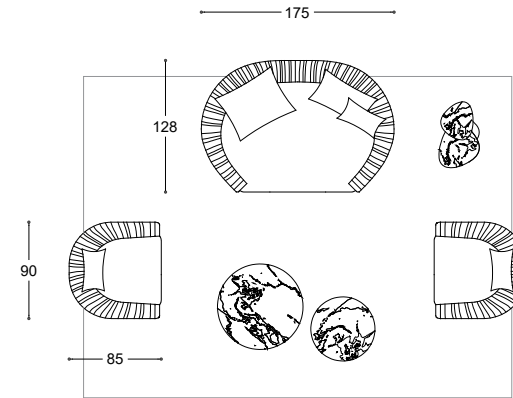

VERSIONE	MODEL	QT.	COMPOSITION	NOTE	COVER AS PICTURE	CAT.	PUBLIC PRICE	CAT.	PUBLIC PRICE	CAT.	PUBLIC PRICE
Sofas	SHELLON	1	TWO-TONE CHAISE LONGUE 175X128		VEGAS 20 rosa (*) / MIAMI 327 cipria (*)	G	4.176	C	3.876	Decò Y	4.919
		1	SCATTER CUSHION 56X26		VEGAS 20 rosa (*)	G	154	C	130	Leather K	244
		1	SCATTER CUSHION 56X36		MIAMI 327 cipria (*)	G	176	C	147	Leather K	288
		1	SCATTER CUSHION 60X50		VEGAS 47 bordeaux	G	295	C	229	Leather K	354
TOTAL AMOUNT OF COMPOSITION							4.800		4.382		5.806
Armchairs	SHELLON	2	ARMCHAIRS		VEGAS 47 bordeaux	G	4.000	C	3.696	Leather K	5.570
		2	SCATTER CUSHIONS 40X26		VEGAS 47 bordeaux	G	282	C	229	Leather K	510
Com. Items	STUM	1	Ø 60 COFFEE TABLE / MARBLE	matt dark brown Emperador marble top			1.472				
		1	Ø 80 COFFEE TABLE / MARBLE	matt dark brown Emperador marble top			1.965				
Com. Items	YORI	1	"SERVO" COFFEE TABLE / MARBLE	bronze structure, matt black Marquina marble tops			1.355				
Rugs	SYON	1	RUG 300X400	white			5.818				

(*) Recommended coating, as alternative to the photographed one