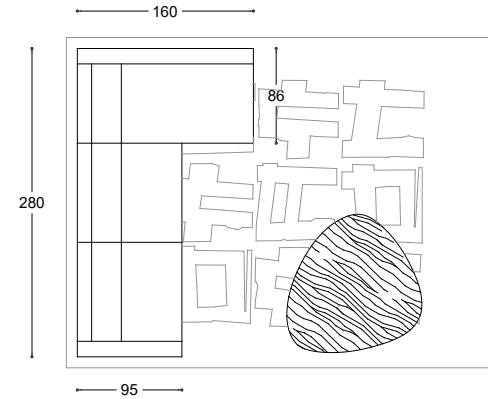

VERSIONE	MODEL	QT.	COMPOSITION	NOTE	COVER AS PICTURE	CAT.	PUBLIC PRICE	CAT.	PUBLIC PRICE	CAT.	PUBLIC PRICE
Sofas	EVERY ONE	1	SIDE END SOFA BED 194 lh	polished steel feet	KAMI 01 bianco	D	3.423	C	3.368	Leather K	5.210
		1	CHAISE LONGUE rh	polished steel feet	KAMI 01 bianco	D	1.899	C	1.846	Leather K	3.227
TOTAL AMOUNT OF COMPOSITION							5.322		5.214		8.437
Com. Items	DABLIU	1	127X120 COFFEE TABLE	heat-treated chestnut top			972				
Rugs	GESTO CONTR.	1	RUG 300X400 WITH DECOR	beige			5.952