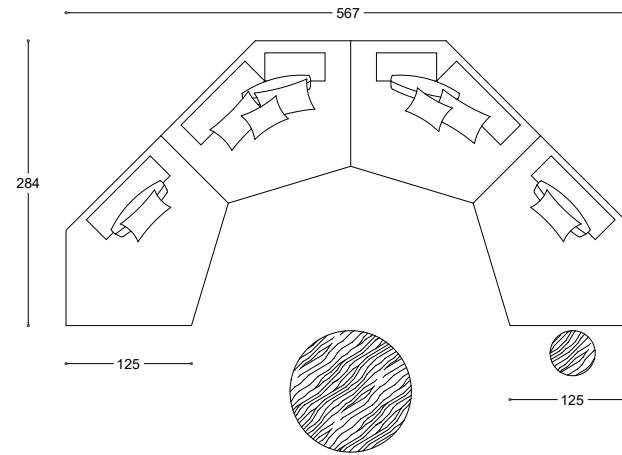

VERSIONE	MODEL	QT.	COMPOSITION	NOTE	COVER AS PICTURE	CAT.	PUBLIC PRICE	CAT.	PUBLIC PRICE	CAT.	PUBLIC PRICE	
Sofas	MONOPOLI	2	TWO-TONE X ELEMENTS rh feather	removable zip fastener	DEVON 12 perla / Pelle WORN 04 sabbia	Decò Y	6.041	Bicolore	4.924	Decò K	5.482	
		2	TWO-TONE X ELEMENTS lh feather	removable zip fastener	DEVON 12 perla / Pelle WORN 04 sabbia	Decò Y	6.041	Bicolore	4.924	Decò K	5.482	
		2	SLIM BACKRESTS / 90 feather		DEVON 12 perla	F	902	C	810	Leather K	1.294	
		1	SLIM CORNER BACKREST 120X900 rh feather		DEVON 12 perla	F	838	C	763	Leather K	1.133	
		1	SLIM CORNER BACKREST 120X900 lh feather		DEVON 12 perla	F	838	C	763	Leather K	1.133	
		4	BACK CUSHIONS / 75		DEVON 12 perla	F	1.082	C	924	Leather K	1.874	
TOTAL AMOUNT OF COMPOSITION								15.743		13.108		16.399
Cushions	ARREDA	4	CUSHIONS 48X38		KENT 12 perla	F	414	C	361	Leather K	730	
		2	CUSHIONS 54X44		EMILY A12 grafite	G	268	C	216	Leather K	409	
Cushions	FASCIA	1	CUSHION 54X44		LAPAZ 12 natur	TOP	194	C	132	Leather K	222	
Com. Items	SABI	1	Ø 45 COFFEE TABLE / WOOD	heat-treated oak top			502					
		1	Ø 120 COFFEE TABLE / WOOD	heat-treated oak top			1.045