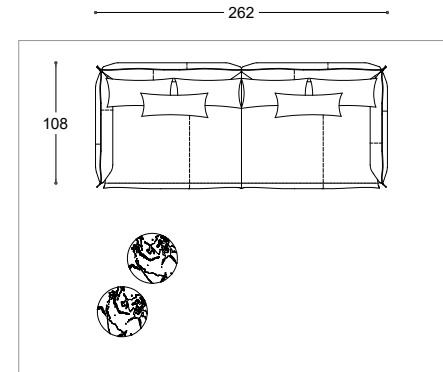

VERSIONE	MODEL	QT.	COMPOSITION	NOTE	COVER AS PICTURE	CAT.	PUBLIC PRICE	CAT.	PUBLIC PRICE	CAT.	PUBLIC PRICE	
Sofas	BRITT	1	SOFA 262X108		ZEUS 29 perla	E	4.737	C	4.510		Leather K 7.544	
		2	CUSHIONS 60X30		ÉLITE FIAM 03 marron	E	277	C	260		Leather K 488	
		4	CUSHIONS 60X40		ZEUS 29 perla	E	634	C	590		Leather K 1.153	
TOTAL AMOUNT OF COMPOSITION								5.647		5.359		9.185
Com. Items	SABI	1	Ø 45 COFFEE TABLE / MARBLE	matt bronze structure, matt dark brown Emperdor marble top			774					
		1	Ø 45 COFFEE TABLE / MARBLE	matt bronze structure, matt black Marquina marble top			774					
Rugs	BAOBAB	1	RUG 300X400	white			5.137