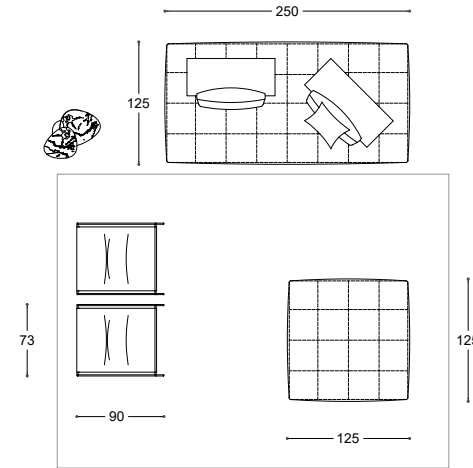

VERSIONE	MODEL	QT.	COMPOSITION	NOTE	COVER AS PICTURE	CAT.	PUBLIC PRICE	CAT.	PUBLIC PRICE	CAT.	PUBLIC PRICE
Sofas	LOVELY DAY	1	CHIC ELEMENT 125X125		Leather NABUK 41 barolo	Leather Z 3.225		C	1.993	Leather K 2.633	
		1	CHIC ELEMENT 250X125		Leather NABUK 41 barolo	Leather Z 5.273		C	2.974	Leather K 4.147	
		2	CHIC BACKS / 90		Leather NABUK 41 barolo	Leather Z 2.160		C	990	Leather K 1.558	
		2	BACK CUSHIONS / 70		Leather NABUK 41 barolo	Leather Z 1.302		C	462	Leather K 915	
TOTAL AMOUNT OF COMPOSITION							11.961		6.420		9.253
Cushions	ARREDA	1	CUSHION 48X38		MARAS 11 bianco	H 121		C	90	Leather K 183	
Armchairs	RITO	2	ARMCHAIRS		MARAS 11 bianco	H 3.014		C	2.746	Leather K 3.692	
Rugs	SYON	1	RUG 300X400	white					5.818