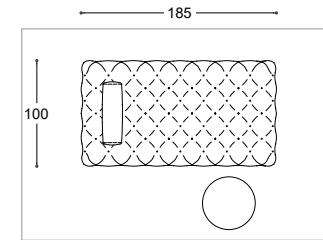

VERSIONE	MODEL	QT.	COMPOSITION	NOTE	COVER AS PICTURE	CAT.	PUBLIC PRICE	CAT.	PUBLIC PRICE	CAT.	PUBLIC PRICE
Sofas	ROLLKING	1	ELEMENT 185X100		Leather WORN 04 sabbia	Leather Y	6.437	C	3.639	Leather K	5.243
		1	ROLL CUSHION 60X20		FLAMBÈ 11 moro (*)	G	156	C	125	Leather K	200
TOTAL AMOUNT OF COMPOSITION								6.593		3.764	5.443
Com. Items	DABLIU IN	1	"SERVO" COFFEE TABLE	gloss cashmere lacquered top			374				
Rugs	BAOBAB	1	RUG 200X300	white			2.591				

(*) Recommended coating, as alternative to the photographed one