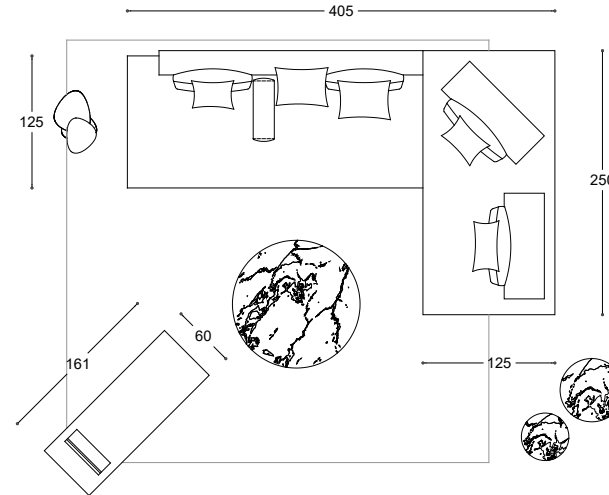

VERSIONE	MODEL	QT.	COMPOSITION	NOTE	COVER AS PICTURE	CAT.	PUBLIC PRICE	CAT.	PUBLIC PRICE	CAT.	PUBLIC PRICE
Sofas	MONOPOLI	1	TWO-TONE SIDE ELEMENT 280X130 lh	Eco-down; removable zip fastener	LHASA 01 natur / DEEP 02 natur (*)	Bicolore	2.507	Bicolore	2.507	Decò K	2.907
		2	BACKS / 100 Eco-down		LHASA 01 natur	G	1.038	C	884	Leather K	1.465
		2	BACK CUSHIONS / 75		LHASA 01 natur	G	594	C	462	Leather K	937
Sofas	GLOW-IN	1	TWO-TONE SIDE ELEMENT 280X130 lh	Eco-down; removable zip fastener	LHASA 01 natur / DEEP 02 natur (*)	Bicolore	3.796	Bicolore	3.796	Decò K	4.197
		2	BACK CUSHIONS / 75		LHASA 01 natur	G	594	C	462	Leather K	937
		1	ROLL CUSHION 60X20		Leather WILD 06 seppia	Leather Z	284	C	128	Leather K	220
TOTAL AMOUNT OF COMPOSITION							8.813		8.111		10.663
Cushions	ARREDA	1	CUSHION 40X40		VEGAS 02 solar	G	114	C	92	Leather K	198
		3	CUSHIONS 48X38		Leather WILD 06 seppia	Leather Z	805	C	271	Leather K	548
		2	CUSHIONS 54X44		VEGAS 45 moro	G	268	C	216	Leather K	409
TOTAL AMOUNT OF CUSHIONS							1.188		579		1.155
Armchairs	ELI FLY	1	CHAISE LONGUE / PLATE	matt black base	Leather WILD 06 seppia	Leather Z	3.648	C	2.640	Leather K	3.144
Com. Items	SABI	1	Ø 45 COFFEE TABLE / MARBLE	matt bronze structure / matt white Carrara marble top			774				
		1	Ø 60 COFFEE TABLE / MARBLE	matt bronze structure / matt dark brown Emperador marble top			972				
		1	Ø 120 COFFEE TABLE / MARBLE	matt bronze structure / matt white Carrara marble top			1.912				
Com. Items	YORI	1	"SERVO" COFFEE TABLE / METAL	gloss gold structure and tops			878				
Rugs	BAOBAB	1	RUG CUSTOM-SIZED 400X400	white			6.952				

(*) Recommended coating, as alternative to the photographed one