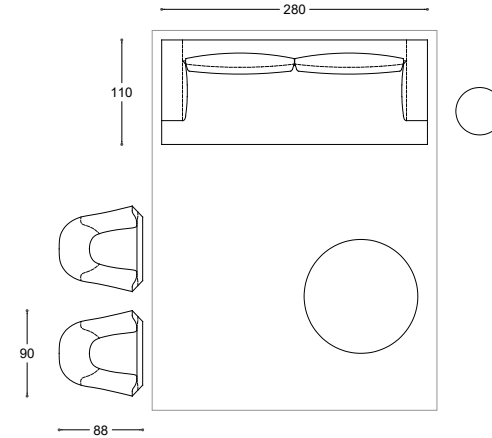

VERSIONE	MODEL	QT.	COMPOSITION	NOTE	COVER AS PICTURE	CAT.	PUBLIC PRICE	CAT.	PUBLIC PRICE	CAT.	PUBLIC PRICE
Sofas	NATHAN	1	SOFA 280		ÉLITE SPIN 21 perla	F	4.543	C	4.182	Leather K	7.139
Armchairs	ELDORA	2	ARMCHAIRS		Leather CIELO 30 nero	Leather Y	5.496	C	3.498	Leather K	4.620
Com. Items	DABLIU IN	1	"SERVO" COFFEE TABLE	gloss ash lacquered top			374				
		1	Ø 120 COFFEE TABLE	gloss ash lacquered top			854				
Rugs	TASMAN	1	RUG 300X400	pearl			4.527