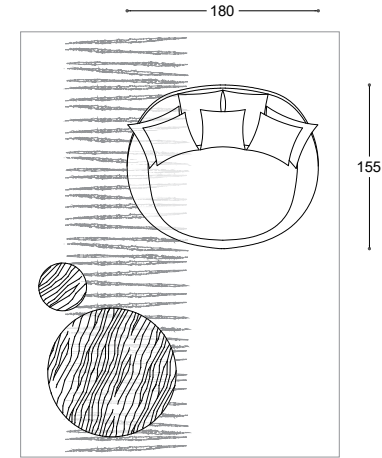

VERSIONE	MODEL	QT.	COMPOSITION	NOTE	COVER AS PICTURE	CAT.	PUBLIC PRICE	CAT.	PUBLIC PRICE	CAT.	PUBLIC PRICE
Sofas	LACOOON ISLAND	1	ISLAND 180X155	swivel base	VEGAS 33 ottanio	G	4.560	C	4.161	Leather K	5.990
		2	CUSHIONS 44X54		VEGAS 33 ottanio	G	308	C	251	Leather K	471
Cushions	ARREDA	2	CUSHIONS 40X40		VEGAS 33 ottanio	G	229	C	185	Leather K	396
		1	CUSHION 48X38		ÉLITE DIS 34 marron (*)	G	112	C	90	Leather K	183
		2	CUSHIONS 54X44		VEGAS 01 sabbia	G	268	C	216	Leather K	409
TOTAL AMOUNT OF COMPOSITION							5.477		4.903		7.448
Com. Items	SABI	1	Ø 45 COFFEE TABLE / WOOD	matt bronze structure, heat-treated oak top			502				
		1	Ø 120 COFFEE TABLE / WOOD	matt bronze structure, heat-treated oak top			1.045				
Rugs	SYON	1	RUG 300X400 / VIBRATION	white / anthracite			7.681				

(*) Recommended coating, as alternative to the photographed one