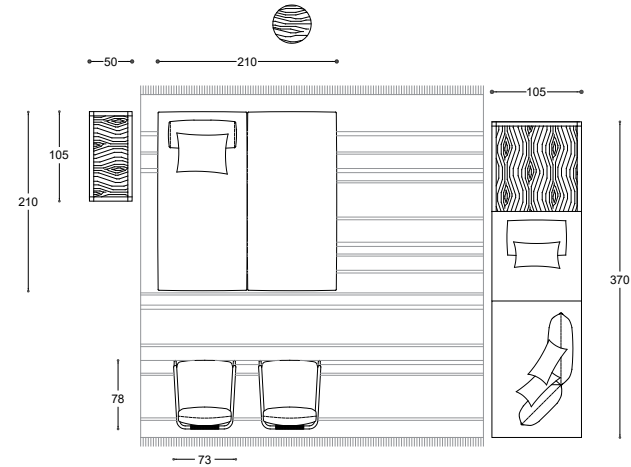

VERSIONE	MODEL	QT.	COMPOSITION	NOTE	COVER AS PICTURE	CAT.	PUBLIC PRICE	CAT.	PUBLIC PRICE	CAT.	PUBLIC PRICE	
Sofas	HANEDA	1	SEAT 105X105		DEEP 02 natur (*)	G	1.056	C	944	Leather K	1.294	
		1	SEAT 160X105		DEEP 02 natur (*)	G	1.467	C	1.302	Leather K	1.857	
		2	SEATS 210X105 natural		DEEP 02 natur (*)	G	3.269	C	2.847	Leather K	4.352	
		1	ADJUSTABLE BACKREST 100X80 rh		DEEP 02 natur (*)	G	1.104	C	1.010	Leather K	1.463	
		1	ROLL CUSHION BACKREST natural		DEEP 02 natur (*)	G	416	C	372	Leather K	554	
		1	ARMREST CUSHION natural		ZEUS 25 muschio	E	359	C	345	Leather K	499	
		1	BENCH 50X105	natural ash				629		629		629
		1	BENCH 160X105	natural ash				1.166		1.166		1.166
1	BENCH 210X105	natural ash				1.384		1.384		1.384		
TOTAL AMOUNT OF COMPOSITION								10.850		4.906		5.696
Cushions	ARREDA	1	CUSHION 40X40		DEEP 02 natur (*)	G	114	C	92	Leather K	198	
		1	CUSHION 48X38		ZEUS 25 muschio (*)	E	99	C	90	Leather K	183	
		1	CUSHION 54X44		DEEP 08 blu (*)	G	134	C	108	Leather K	205	
		1	CUSHION 60X60		DEEP 16 lime (*)	G	150	C	119	Leather K	279	
TOTAL AMOUNT OF CUSHIONS								497		409		865
Armchairs	KARIN	2	ARMCHAIRS	natural ash	SANCHI 502 (*)	H	3.859	C	3.582	Leather K	4.475	
Com. Items	TOMO	1	Ø 45 COFFEE TABLE / WOOD	natural ash structure and top			649					
Rugs	HANEDA	1	RUG 400X400	blu and dark brown			7.519					

(*) Recommended coating, as alternative to the photographed one

PRICES ARE IN EURO, DO NOT INCLUDE V.A.T. AND REFER TO PRICE LIST [09_2020].