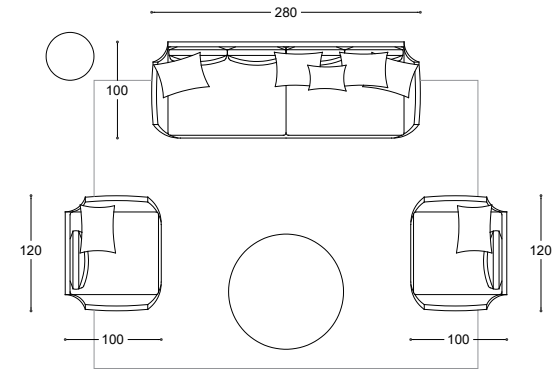

VERSIONE	MODEL	QT.	COMPOSITION	NOTE	COVER AS PICTURE	CAT.	PUBLIC PRICE	CAT.	PUBLIC PRICE	CAT.	PUBLIC PRICE
Sofas	TULISS	1	SOFA 280 feather		VEGAS 12 duna	G	5.465	C	4.778	Leather K	7.768
Cushions	ARREDA	1	CUSHION 40X40		VEGAS 04 bianco	G	114	C	92	Leather K	198
		1	CUSHION 50X50		VEGAS 04 bianco	G	130	C	101	Leather K	224
		3	CUSHIONS 50X50		VEGAS 12 duna	G	389	C	304	Leather K	673
TOTAL AMOUNT OF CUSHIONS							634	C	497		1.096
Armchairs	TULISS	2	ARMCHAIRS feather		VEGAS 12 duna	G	5.716	C	5.100	Leather K	7.713
Cushions	ARREDA	2	CUSHIONS 50X50		VEGAS 04 bianco	G	260	C	202	Leather K	449
Com. Items	DABLIU IN	1	"SERVO" COFFEE TABLE	gloss white lacquered top			374				
		1	Ø 120 COFFEE TABLE	gloss white lacquered top			854				
Rugs	BAOBAB	1	RUG 300X400	white			5.137