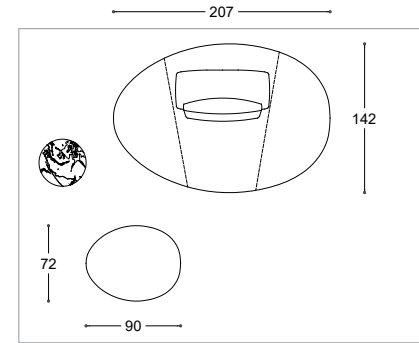

VERSIONE	MODEL	QT.	COMPOSITION	NOTE	COVER AS PICTURE	CAT.	PUBLIC PRICE	CAT.	PUBLIC PRICE	CAT.	PUBLIC PRICE	
Sofas	MILOS	1	CHAISE LONGUE		Leather NABUK 37 ocean	Leather Z	4.374	C	2.211	Leather K	3.300	
		1	POUF		Leather NABUK 37 ocean	Leather Z	1.327	C	728	Leather K	1.005	
		1	BACK		Leather NABUK 37 ocean	Leather Z	1.021	C	462	C	462	
		1	BACK CUSHION / 65		Leather NABUK 37 ocean	Leather Z	605	C	174	C	174	
TOTAL AMOUNT OF COMPOSITION								7.326		3.575		4.941
Com. Items	SABI	1	Ø 45 COFFEE TABLE / MARBLE	matt bronze structure, matt black Marquina marble top			774					
		1	Ø 120 COFFEE TABLE / MARBLE	matt bronze structure, matt black Marquina marble top			1.912					
Rugs	BAOBAB	1	RUG 300X400	white			5.137