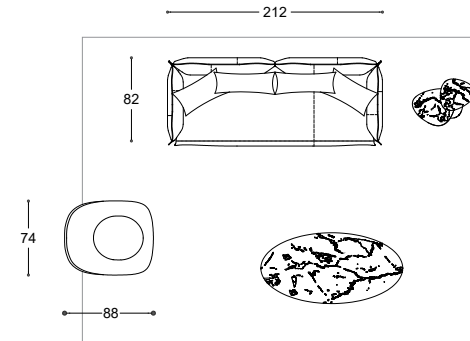

VERSIONE	MODEL	QT.	COMPOSITION	NOTE	COVER AS PICTURE	CAT.	PUBLIC PRICE	CAT.	PUBLIC PRICE	CAT.	PUBLIC PRICE
Sofas	BRITT	1	SOFA 212X85		LAMA 805 lime	G	3.775	C	3.291	Leather K	5.564
		1	CUSHION 60X40		LAMA 804 fragola	G	176	C	147	Leather K	288
		1	CUSHION 60X40		VELLUTO 120 ocean	G	176	C	147	Leather K	288
		2	CUSHIONS 60X40		LAMA 805 lime (*)	G	352	C	295	Leather K	576
TOTAL AMOUNT OF COMPOSITION								4.479		3.881	6.717
Armchairs	SOOR	1	ARMCHAIR		Leather NABUK 09 seppia	Leather Z	2.695	C	1.584	Leather K	2.158
Com. Items	SABI	1	OVAL COFFEE TABLE / MARBLE	matt bronze structure, matt dark brown Emperdor marble top			1.663				
Com. Items	YORI	1	"SERVO" COFFEE TABLE / MARBLE	matt dark brown Emperdor marble tops			1.355				
Rugs	BAOBAB	1	RUG 300X400	white			5.137				

(*) Recommended coating, as alternative to the photographed one