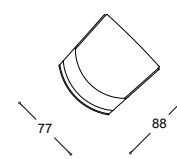

[268-269]

AGON

VERSIONE	MODEL	QT.	COMPOSITION	NOTE	COVER AS PICTURE	CAT.	PUBLIC PRICE	CAT.	PUBLIC PRICE	CAT.	PUBLIC PRICE	
Sofas	AGON	2	RELAX ELEMENTS 175 feather		Leather CIELO 10 moro	Leather Y	13.913	C	7.352	Leather K	11.242	
		1	ARMREST / 22 lh		Leather CIELO 10 moro	Leather Y	642	C	273	Leather K	495	
		1	ARMREST / 41 rh		Leather CIELO 10 moro	Leather Y	805	C	321	Leather K	598	
TOTAL AMOUNT OF COMPOSITION								15.360		7.946		12.335
Armchairs	KARA	1	ARMCHAIR / WALNUT	satin nickel base	Leather CIELO 10 moro	Leather Y	3.213	-		Leather K	2.910	
Com. Items	KARA	1	Ø 100 COFFEE TABLE	satin nickel base, matt black top (**)			1.467					

(**) Recommended finish, as alternative to the photographed one