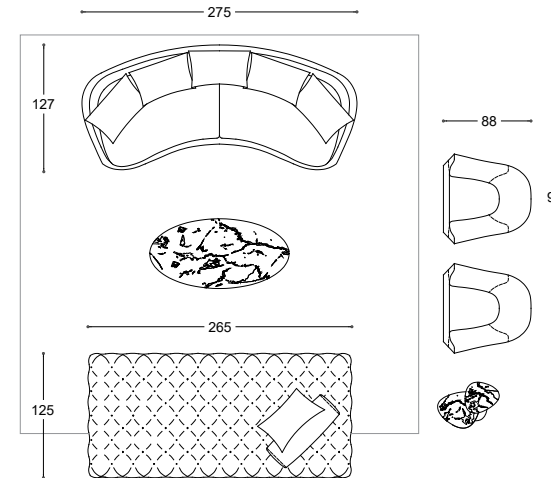

VERSIONE	MODEL	QT.	COMPOSITION	NOTE	COVER AS PICTURE	CAT.	PUBLIC PRICE	CAT.	PUBLIC PRICE	CAT.	PUBLIC PRICE	
Sofas	AVI' ES	1	SOFA 275X127		ERENIK 11 natur	F	5.034	C	4.708	Leather K	6.873	
		5	BACK CUSHIONS / 60		ERENIK 11 natur	F	847	C	737	Leather K	1.793	
TOTAL AMOUNT OF COMPOSITION								5.881		5.445		8.666
Cushions	ARREDA	2	CUSHIONS 54X44		FULDA 40	F	246	C	216	Leather K	409	
Sofas	ROLLKING	1	ELEMENT 265X125		VEGAS 16 grigio	G	6.079	C	5.647	Leather K	7.709	
		1	BACK		Leather WILD 07 antracite	Leather Z	700	C	374	Leather K	539	
		1	BACK CUSHION / 60		SHABBY 33A argento	F	198	C	174	Leather K	400	
TOTAL AMOUNT OF COMPOSITION								6.976		6.195		8.648
Armchairs	ELDORA	2	ARMCHAIRS	swivel base	Leather WILD 02 cuoio	Leather Z	6.329	C	4.028	Leather K	5.150	
Com. Items	TOMO	1	OVAL COFFEE TABLE / MARBLE	coffee stained ash structure, matt white Carrara marble top			1.819					
Com. Items	YORI	1	"SERVO" COFFEE TABLE / MARBLE	matt bronze structure, matt black Marquina marble tops			1.355					
Rugs	SYON	1	CUSTOM-SIZED RUG 400X400	white			7.762