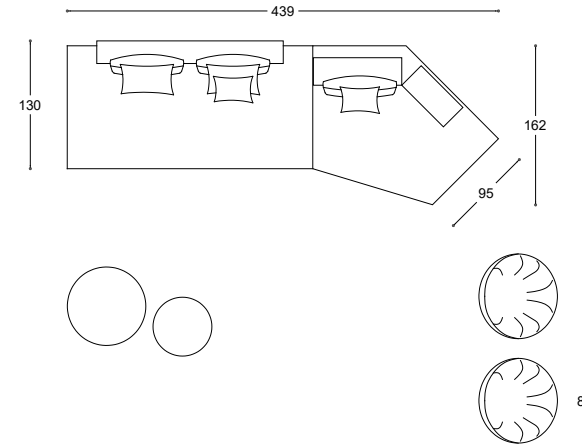

VERSIONE	MODEL	QT.	COMPOSITION	NOTE	COVER AS PICTURE	CAT.	PUBLIC PRICE	CAT.	PUBLIC PRICE	CAT.	PUBLIC PRICE
Sofas	GLOW IN	1	TWO-TONE CHAISE LONGUE 250X130	feather; removable zip fastener	DEVON 14 ocean / Pelle NABUK 37 blu	Decò Z	4.175	Bicolore	3.292	Decò K	3.691
		2	BACK CUSHIONS / 75		DEVON 14 ocean	F	541	C	462	Leather K	937
TOTAL AMOUNT OF COMPOSITION							4.716		3.754		4.628
Sofas	MONOPOLI	1	TWO-TONE X ELEMENT rh	feather; removable zip fastener	DEVON 14 ocean / Pelle NABUK 37 blu	Bicolore	2.462	Bicolore	2.462	Decò K	2.741
		1	SLIM CORNER BACKREST 120X90 rh	feather	DEVON 14 ocean	F	838	C	763	Leather K	1.133
		1	BACK CUSHION / 75		DEVON 14 ocean	F	271	C	231	Leather K	469
TOTAL AMOUNT OF COMPOSITION							3.571		3.456		4.343
Cushions	ARREDA	2	CUSHIONS 40X40		MARAS 11 bianco	H	246	C	185	Leather K	396
		2	CUSHIONS 54X44		LAPAZ 12 natur	TOP	326	C	216	Leather K	409
Armchairs	NEST SOFT	2	ARMCHAIRS		MARAS 11 bianco	H	3.155	C	2.900	Leather K	3.802
Complementi	NEMU	1	Ø 60 COFFEE TABLE		thermoformed bronze		1.038				
		1	Ø 80 COFFEE TABLE		thermoformed ice		1.166