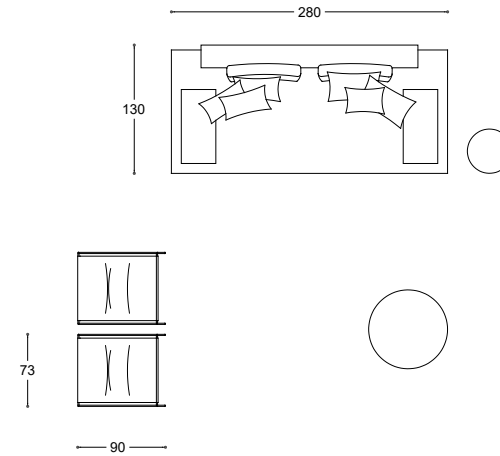

VERSIONE	MODEL	QT.	COMPOSITION	NOTE	COVER AS PICTURE	CAT.	PUBLIC PRICE	CAT.	PUBLIC PRICE	CAT.	PUBLIC PRICE	
Sofas	GLOW IN	1	TWO-TONE CHAISE LONGUE 280X130	feather; removable zip fastener	TITAN 05 tortora / Pelle WORN seppia	Decò Y	4.375	Bicolore	3.592	Decò K	3.992	
		2	ARMREST CUSHIONS / 75		TITAN 05 tortora	G	572	C	462	Leather K	849	
		2	BACK CUSHIONS / 75		TITAN 05 tortora	G	594	C	462	Leather K	937	
TOTAL AMOUNT OF COMPOSITION								5.541		4.516		5.778
Cushions	ARREDA	2	CUSHIONS 40X40		EMILY A04 sacco	G	229	C	185	Leather K	396	
		2	CUSHIONS 48X38		MARAS 11 bianco	H	242	C	180	Leather K	365	
		2	CUSHIONS 54X44		EMILY A02 natur	G	268	C	216	Leather K	409	
TOTAL AMOUNT OF CUSHIONS								739		581		1.170
Armchairs	RITO	2	ARMCHAIRS		TANI 11 bianco	H	3.014					
Complementi	NEMU	1	"SERVO" COFFEE TABLE	thermoformed bronze top			882					
		1	Ø 80 COFFEE TABLE	thermoformed bronze top			1.166