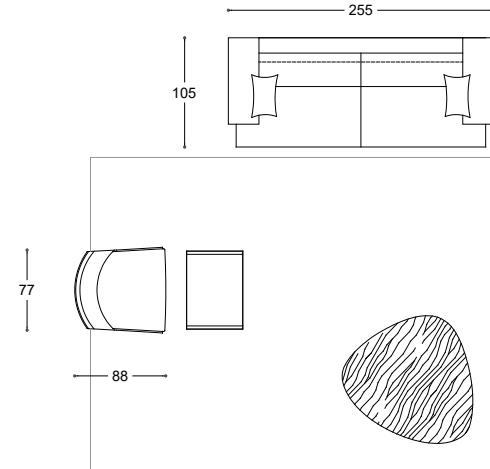

VERSIONE	MODEL	QT.	COMPOSITION	NOTE	COVER AS PICTURE	CAT.	PUBLIC PRICE	CAT.	PUBLIC PRICE	CAT.	PUBLIC PRICE
Sofas	PLATZ	1	SOFA 255	base with a dark brown stiff leather	ÉLITE FIAM 01 perla (*)	E	5.035	C	4.852	Leather K	7.420
Cushions	ARREDA	2	CUSHIONS 40X40		ÉLITE SPIN 21 perla (*)	F	211	C	185	Leather K	396
Armchairs	KARA	1	ARMCHAIR / CHESTNUT	mat bronze base	Leather CIELO 10 moro (*)	Leather Y	3.361	-		Leather K	3.057
		1	POUF / CHESTNUT	mat bronze base	Leather CIELO 10 moro (*)	Leather Y	1.387	-		Leather K	1.310
Com. Items	DABLIU	1	127X120 COFFEE TABLE	natural chestnut top			972				
Rugs	BAOBAB	1	RUG 300X400	white			5.137				

(*) Recommended coating, as alternative to the photographed one