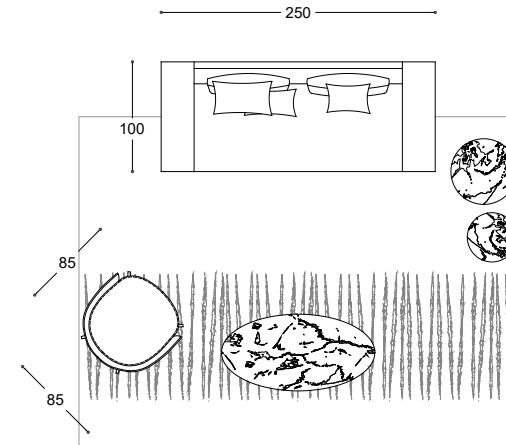

VERSIONE	MODEL	QT.	COMPOSITION	NOTE	COVER AS PICTURE	CAT.	PUBLIC PRICE	CAT.	PUBLIC PRICE	CAT.	PUBLIC PRICE	
Sofas	OVERPLAN	1	SOFA ELEMENT 250	top struct. in leather WILD 07 anthracite	ERENIK 11 natur	F	4.640	C	4.446	Leather K	6.318	
		1	ARMREST rh		ERENIK 11 natur	F	396	C	356	Leather K	616	
		1	ARMREST lh		ERENIK 11 natur	F	396	C	356	Leather K	616	
		2	BACK CUSHIONS / 75		ERENIK 11 natur	F	568	C	488	Leather K	902	
TOTAL AMOUNT OF COMPOSITION								5.999		5.647		8.452
Cushions	ARREDA	1	CUSHION 40X40		Leather VINTAGE 04 moro	Leather Y	273	C	92	Leather K	198	
		1	CUSHION 48X38		DOMMEL 30 perla	F	103	C	90	Leather K	183	
		1	CUSHION 50X50		DOMMEL 30 perla	F	119	C	101	Leather K	224	
Armchairs	ALASIA	1	ARMCHAIR		VEGAS 34 petrolio	G	1.758	C	1.621	Leather K	2.215	
Com. Items	TOMO	1	Ø 45 COFFEE TABLE / MARBLE	coffee stained ash structure, matt dark brown Emperador marble top			942					
		1	Ø 60 COFFEE TABLE / MARBLE	coffee stained ash structure, matt white Carrara marble top			1.122					
		1	OVAL COFFEE TABLE / MARBLE	coffee stained ash structure, matt white Carrara marble top			1.819					
Rugs	SYON	1	RUG 300X400 / VIBRATION	white / anthracite			7.681