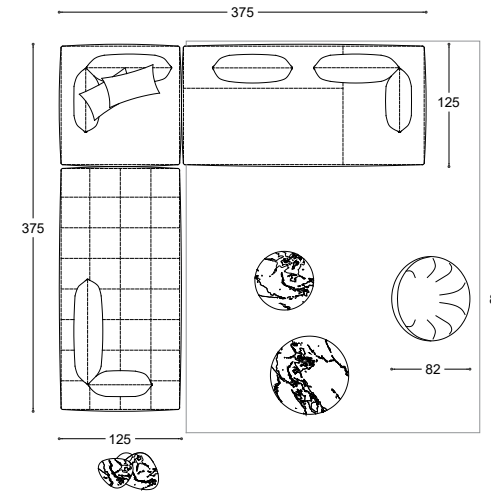

VERSIONE	MODEL	QT.	COMPOSITION	NOTE	COVER AS PICTURE	CAT.	PUBLIC PRICE	CAT.	PUBLIC PRICE	CAT.	PUBLIC PRICE
Sofas	LOVELY DAY	1	ELEMENT 125X125		AMAN 15 nero	TOP	2.061	C	1.773	Leather K	2.367
		1	ELEMENT 250X125		AMAN 15 nero	TOP	3.148	C	2.691	Leather K	3.872
		1	CHIC ELEMENT 250X125		Leather CIELO 30 nero	Leather Y	4.985	C	2.974	Leather K	4.147
		1	BACK		TANI 15 nero	H	684	C	614	Leather K	915
		1	CORNER BACKREST 100X80 rh		TANI 15 nero	H	1.144	C	1.010	Leather K	1.463
		1	CORNER BACKREST 100X80 lh		TANI 15 nero	H	1.144	C	1.010	Leather K	1.463
		1	CORNER BACKREST 120X80 lh		AMAN 15 nero	TOP	1.274	C	1.078	Leather K	1.610
TOTAL AMOUNT OF COMPOSITION							14.441		11.150		15.838
Cushions	ARREDA	2	CUSHIONS 48X38		MARAS 11 bianco	H	242	C	180	Leather K	365
Armchairs	NEST SOFT	1	ARMCHAIR	mat gold legs	TANI 15 nero	H	1.726	C	1.598	Leather K	2.049
Com. Items	STUM	1	Ø 80 COFFEE TABLE / MARBLE	mat black Marquina marble top			1.965				
		1	Ø 60 COFFEE TABLE / MARBLE	mat black Marquina marble top			1.472				
Com. Items	YORI	1	"SERVO" COFFEE TABLE / MARBLE	mat black Marquina marble tops			1.355				
Com. Items	IMAGE	1	BOOKCASE L.364 H.78.2 D.38.8	mat black structure, mat black lacquered wood shelves			2.442				
Rugs	SYON	1	RUG 300X400	white			5.818