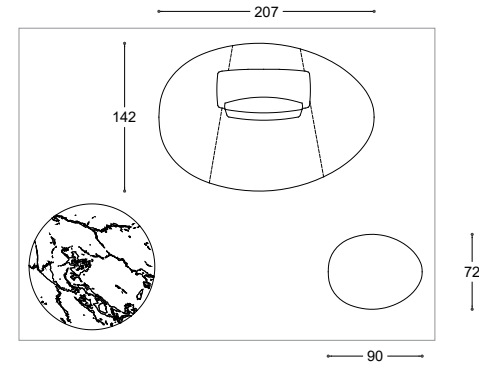

VERSIONE	MODEL	QT.	COMPOSITION	NOTE	COVER AS PICTURE	CAT.	PUBLIC PRICE	CAT.	PUBLIC PRICE	CAT.	PUBLIC PRICE	
Sofas	MILOS	1	TWO-TONE CHAISE LONGUE		ANCUD 04 perla (*) / VELLUTO 108 perla (*)	Bicolore	2.418	Bicolore	2.418	Decò Y	3.258	
		1	POUF		LAMA 805 lime	G	836	C	728	Leather K	1.005	
		1	BACK		ANCUD 04 perla (*)	F	508	C	462	Leather Y	942	
		1	BACK CUSHION / 65		ANCUD 04 perla (*)	F	198	C	174	Leather Y	552	
TOTAL AMOUNT OF COMPOSITION								3.960		3.782		5.757
Com. Items	SABI	1	Ø 120 COFFEE TABLE / MARBLE	matt bronze structure, matt black Marquina marble top			1.912					
Rugs	BAOBAB	1	RUG 300X400	white			5.137					

(*) Recommended coating, as alternative to the photographed one