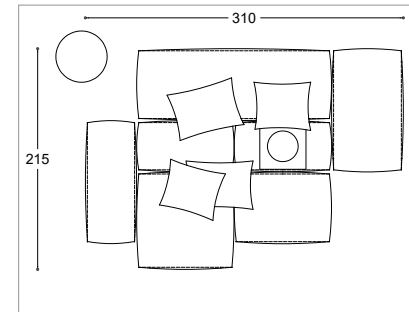

VERSIONE	MODEL	QT.	COMPOSITION	NOTE	COVER AS PICTURE	CAT.	PUBLIC PRICE	CAT.	PUBLIC PRICE	CAT.	PUBLIC PRICE	
Sofas	BOOG	1	SEAT 120X70		VEGAS 45 moro	G	1.019	C	906	Leather K	1.346	
		1	SEAT 95X70		VEGAS 45 moro	G	880	C	785	Leather K	1.148	
		1	SEAT 95X95		VEGAS 45 moro	G	975	C	880	Leather K	1.307	
		1	SEAT 190X70		ZEUS 18 ocean (*)	E	1.269	C	1.201	Leather K	1.868	
		2	TWO-TONE BACKS 95X50		ZEUS 26 moro (*) / ZEUS 18 ocean (*)	Bicolore	1.395	Bicolore	1.395	Bicolore	1.395	
		1	LOW ARMREST 50X120		Leather CIELO 10 moro	Leather Y	1.459	C	612	Leather K	1.107	
		1	TWO-TONE ARMREST CUSHION WITH POCKET		ZEUS 26 moro (*) / ZEUS 07 ocra (*)	Bicolore	458	Bicolore	458	Bicolore	458	
		2	BACK CUSHIONS / 55		ZEUS 26 moro (*)	E	348	C	326	Leather K	638	
		3	BACK CUSHIONS / 65		ZEUS 18 ocean (*)	E	634	C	587	Leather K	1.168	
TOTAL AMOUNT OF COMPOSITION								8.435		7.150		10.435
Com. Items	DABLIU IN	1	"SERVO" COFFEE TABLE	gloss flint lacquered top			374					
Rugs	BAOBAB	1	RUG 300X400	white			5.137					

(*) Recommended coating, as alternative to the photographed one