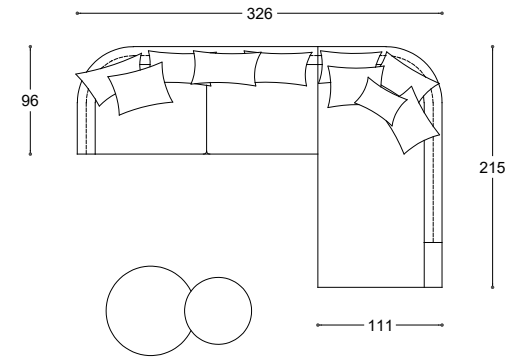

[274-275]

LOV ELEGANCE

VERSIONE	MODEL	QT.	COMPOSITION	NOTE	COVER AS PICTURE	CAT.	PUBLIC PRICE	CAT.	PUBLIC PRICE	CAT.	PUBLIC PRICE
Sofas	LOV ELEGANCE	1	SIDE END ELEMENT 215 lh feather		ZEUS 29 perla	E	3.320	C	3.120	Leather K	5.652
		1	CHAISE LONGUE rh feather		ZEUS 29 perla	E	3.023	C	2.829	Leather K	4.721
TOTAL AMOUNT OF COMPOSITION							6.343		5.949		10.373
Cushions	ARREDA	2	CUSHIONS 40X40		EMILY B10 avio	G	229	C	185	Leather K	396
		2	CUSHIONS 50X50		EMILY B02 natur	G	260	C	202	Leather K	449
Com. Items	NEMU	1	Ø 60 COFFEE TABLE	thermoformed ice top			1.038				
		1	Ø 80 COFFEE TABLE	thermoformed bronze top			1.166