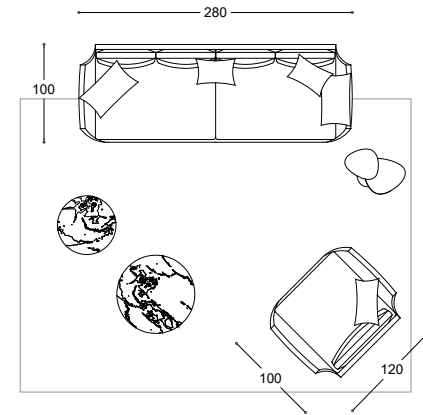

VERSIONE	MODEL	QT.	COMPOSITION	NOTE	COVER AS PICTURE	CAT.	PUBLIC PRICE	CAT.	PUBLIC PRICE	CAT.	PUBLIC PRICE	
Sofas	TULISS	1	SOFA 280 CLASS feather	matt bronze base	HALTON 03 bianco; cuscinatura SHERPA 01 bianco	H	6.245	C	5.198	Leather K	8.084	
		2	ARMREST CUSHIONS		SHERPA 01 bianco	H	453	C	330	Leather K	634	
Cushions	ARREDA	2	CUSHIONS 48X38		HALTON 03 bianco	F	207	C	180	Leather K	365	
TOTAL AMOUNT OF COMPOSITION								6.905		5.708		9.083
Armchairs	TULISS	1	CLASS ARMCHAIR feather	matt bronze swivel base	Leather CIELO 30 nero	Leather Y	5.233	C	2.991	Leather K	4.331	
		1	ARMREST CUSHION		Leather CIELO 30 nero	Leather Y	396	C	165	Leather K	317	
TOTAL AMOUNT OF COMPOSITION								5.629		3.156		4.648
Com. Items	STUM	1	Ø 60 COFFEE TABLE / MARBLE	matt black Marquina marble top			1.472					
		1	Ø 80 COFFEE TABLE / MARBLE	matt black Marquina marble top			1.965					
Com. Items	YORI	1	"SERVO" COFFEE TABLE / METAL	gloss gold structure and tops			878					
Rugs	SYON	1	RUG 300X400	white			5.818