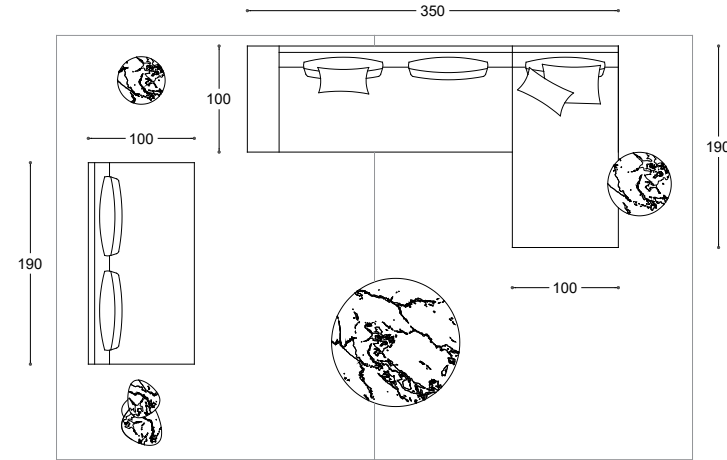

VERSIONE	MODEL	QT.	COMPOSITION	NOTE	COVER AS PICTURE	CAT.	PUBLIC PRICE	CAT.	PUBLIC PRICE	CAT.	PUBLIC PRICE		
Sofas	OVERPLAN	1	SIDE END ELEMENT 250 lh		TRIGNO grigio	F	3.197	C	2.988	Leather K	5.069		
		1	DORMEUSE		TRIGNO grigio	F	2.688	C	2.534	Leather K	3.993		
		1	ARMREST WITH STORAGE		Leather WILD 07 antracite	Z	1.012	Leather Z	1.012	Leather K	1.012		
		3	BACK CUSHIONS / 75		TRIGNO grigio	F	851	C	733	Leather K	1.353		
TOTAL AMOUNT OF COMPOSITION							7.748		7.267		11.427		
Cushions	ARREDA	1	CUSHION 48X38		Leather WORN 03 nero	Leather Y	246	C	90	Leather K	183		
		1	CUSHION 48X38		FULDA 40	F	103	C	90	Leather K	183		
		1	CUSHION 54X44		ERENIK 11 natur (*)	F	123	C	108	Pelle K	205		
Sofas	OVERPLAN	1	ELEMENT 190	top struct. in leather WILD 07 anthracite	Leather WORN 03 nero	Leather Y	7.075	C	3.953	Leather K	5.797		
		2	BACK CUSHIONS / 75		Leather WORN 03 nero	Leather Y	1.214	C	488	Leather K	902		
		TOTAL AMOUNT OF COMPOSITION							8.290		4.442		6.699
Com. Items	SABI	1	Ø 45 COFFEE TABLE / MARBLE	matt bronze structure, matt white Carrara marble top			774						
		1	Ø 60 COFFEE TABLE / MARBLE	matt bronze structure, matt black Marquina marble top			972						
		1	Ø 120 COFFEE TABLE / MARBLE	matt bronze structure, matt black Marquina marble top			1.912						
Com. Items	YORI	1	"SERVO" COFFEE TABLE / MARBLE	matt bronze structure, matt black Marquina marble tops			1.355						
Rugs	SYON	1	RUG 300X400	white			5.818						
		1	RUG 300X400 / SHADED	white / rope			6.864						

(*) Recommended coating, as alternative to the photographed one

PRICES ARE IN EURO, DO NOT INCLUDE V.A.T. AND REFER TO PRICE LIST [09_2020].