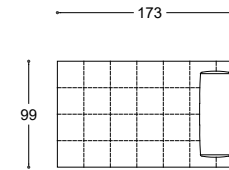

VERSIONE	MODEL	QT.	COMPOSITION	NOTE	COVER AS PICTURE	CAT.	PUBLIC PRICE	CAT.	PUBLIC PRICE	CAT.	PUBLIC PRICE
Sofas	LUDWIG	1	ELEMENT 173X99		Leather NABUK 40 ocra	Leather Z 4.490	C	2.631	Leather K 3.630		
		1	BACK		Leather NABUK 40 ocra	Leather Z 684	C	356	Leather K 524		
TOTAL AMOUNT OF COMPOSITION							5.174		2.988		4.154