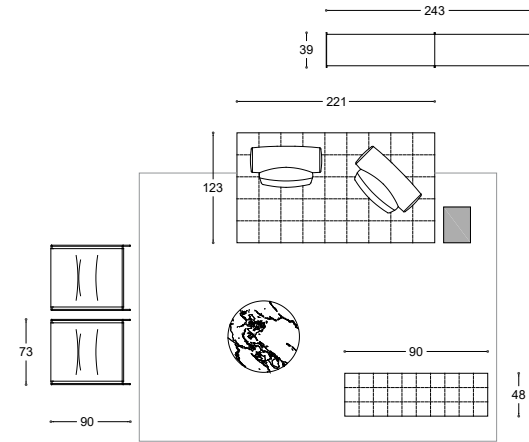

VERSIONE	MODEL	QT.	COMPOSITION	NOTE	COVER AS PICTURE	CAT.	PUBLIC PRICE	CAT.	PUBLIC PRICE	CAT.	PUBLIC PRICE
Sofas	LUDWIG	1	ELEMENT 221X123		Leather NABUK 05 sabbia	Leather Z	5.980	C	3.269	Leather K	4.690
		2	BACKS		Leather NABUK 05 sabbia	Leather Z	1.368	C	713	Leather K	1.047
		2	BACK CUSHIONS / 60		MARAS 11 bianco	H	475,2	C	369,6	Leather K	818,4
TOTAL AMOUNT OF COMPOSITION								7.823		4.352	6.556
Sofas	LUDWIG	1	BENCH 160X48		Leather CIELO 30 NERO	Leather Y	2.996	C	1.874	Leather K	2.556
Com. Items	LUDWIG	1	"SERVO" COFFEE TABLE	black stiff leather			889				
Armchairs	KARIN	2	ARMCHAIRS	coffee stained ash structure	MARAS 11 bianco	H	3.859	C	3.582	Leather K	4.475
Com. Items	IMAGE	1	BOOKCASE L.243 X H.297.8 X D.38.8	brill bronze metal structure and shelves			4.656				
Com. Items	STUM	1	Ø 60 COFFEE TABLE / MARBLE	matt dark brown Emperador marble top			1.472				
Rugs	SYON	1	RUG 300X400	white			5.818