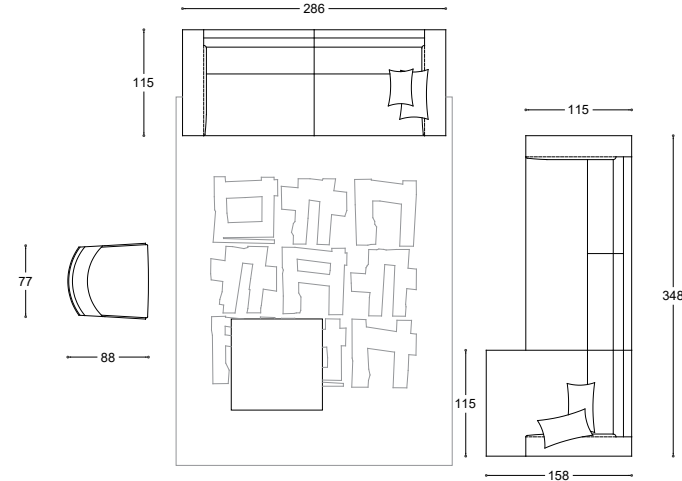

VERSIONE	MODEL	QT.	COMPOSITION	NOTE	COVER AS PICTURE	CAT.	PUBLIC PRICE	CAT.	PUBLIC PRICE	CAT.	PUBLIC PRICE
Sofas	ZENIT	2	ELEMENTS 120		Leather CIELO 10 moro (*)	Leather Y 8.158	C	3.718	Leather K 6.305		
		1	HIGH ARMREST rh		Leather CIELO 10 moro (*)	Leather Y 851	C	433	Leather K 645		
		1	HIGH ARMREST lh		Leather CIELO 10 moro (*)	Leather Y 851	C	433	Leather K 645		
TOTAL AMOUNT OF COMPOSITION							9.860		4.585		7.594
Cushions	ARREDA	1	CUSHION 40X40		Leather CIELO 10 moro (*)	Leather Y 273	C	92	Leather K 198		
		1	CUSHION 50X50		Leather CIELO 10 moro (*)	Leather Y 312	C	101	Leather K 224		
Sofas	ZENIT	1	ELEMENT 210		ÉLITE UNI 11 perla	F 3.104	C	2.836	Leather K 5.130		
		1	HIGH ARMREST CHAISE LONGUE rh		ÉLITE UNI 11 perla	F 2.770	C	2.556	Leather K 4.299		
		1	HIGH ARMREST lh		ÉLITE UNI 11 perla	F 506	C	433	Leather K 645		
TOTAL AMOUNT OF COMPOSITION							6.380		5.826		10.074
Cushions	ARREDA	2	CUSHIONS 50X50		ZEUS 34 bianco	E 224	C	202	Leather K 449		
Armchairs	KARA	1	ARMCHAIR / WALNUT	satin nickel base	Leather CIELO 10 moro (*)	Leather Y 3.213	-	-	Leather K 2.910		
Com. Items	ZEROCENTO	1	99X99 COFFEE TABLE	matt white							
Rugs	GESTO CONTR.	1	RUG 300X400 WITH DECOR	beige							

(*) Recommended coating, as alternative to the photographed one