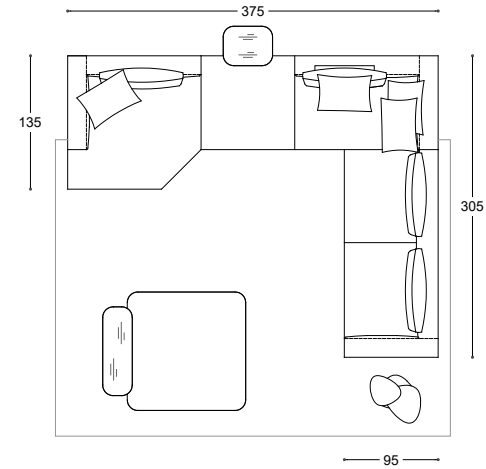

VERSIONE	MODEL	QT.	COMPOSITION	NOTE	COVER AS PICTURE	CAT.	PUBLIC PRICE	CAT.	PUBLIC PRICE	CAT.	PUBLIC PRICE
Sofas	EASTON	1	SIDE END ELEMENT 210 rh		BALTIMORA 210 natur	G	3.538	C	3.232	Leather K	4.816
		1	Y CORNER SIDE END ELEMENT lh		BALTIMORA 210 natur	G	3.709	C	3.364	Leather K	4.789
		1	CORNER SIDE END ELEMENT lh		BALTIMORA 210 natur	G	3.309	C	3.014	Leather K	4.200
		4	BACK CUSHIONS / 85		BALTIMORA 210 natur	G	1.197	C	959	Leather K	1.936
		1	BACK ROLL CUSHION / 55		BALTIMORA 210 natur	G	134	C	108	Leather K	231
TOTAL AMOUNT OF COMPOSITION								11.887		10.677	15.972
		2	CUSHIONS 55X40		GLEN 01	G	414	C	330	Leather K	634
		2	CUSHIONS 55X40		SHERPA 01 bianco	H	453	C	330	Leather K	634
Com. Items	ARLON	1	"SERVO" COFFEE TABLE / GLASS	ribbed extra light top			812				
		1	90X30 COFFEE TABLE / GLASS	ribbed extra light top			968				
		1	120X120 COFFEE T. / LACQUERED	gloss silk lacquered top			1.712				
Com. Items	YORI	1	"SERVO" COFFEE TABLE / METAL	gloss gold structure and tops			878				
Rugs	SYON	1	RUG 300X400	white			5.818