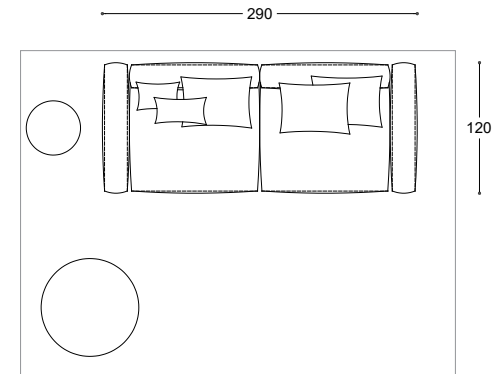

VERSIONE	MODEL	QT.	COMPOSITION	NOTE	COVER AS PICTURE	CAT.	PUBLIC PRICE	CAT.	PUBLIC PRICE	CAT.	PUBLIC PRICE	
Sofas	BOOG	2	ELEMENTS 120X120		PLAZA 50 bordeaux	G	3.406	C	3.001	Leather K	5.056	
		1	LOW ARMREST 25X95 rh		PLAZA 50 bordeaux	G	572	C	477	Leather K	744	
		1	LOW ARMREST 25X95 lh		PLAZA 50 bordeaux	G	572	C	477	Leather K	744	
		1	BACK CUSHION / 65		FLAMBÈ 11 moro (*)	G	174	C	163	Leather K	319	
		2	BACK CUSHIONS / 55		FLAMBÈ 08 blu (*)	G	422	C	196	Leather K	389	
TOTAL AMOUNT OF COMPOSITION								5.146		4.314		7.251
Com. Items	DABLIU IN	1	"SERVO" COFFEE TABLE	gloss white lacquered top			374					
		1	Ø 90 COFFEE TABLE	gloss white lacquered top			629					
Rugs	TASMAN	1	RUG 300X400	white			4.527					

(*) Recommended coating, as alternative to the photographed one