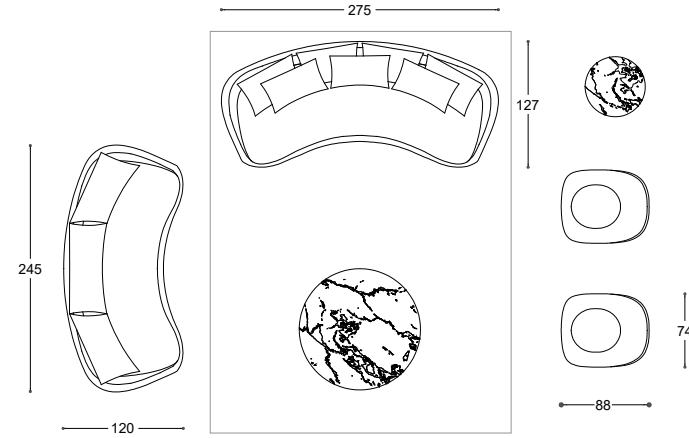

VERSIONE	MODEL	QT.	COMPOSITION	NOTE	COVER AS PICTURE	CAT.	PUBLIC PRICE	CAT.	PUBLIC PRICE	CAT.	PUBLIC PRICE
Sofas	AVI'	1	SOFA 245X120 CLASS	matt bronze base	Leather NABUK 09 seppia	Leather Z	10.525	C	5.111	Leather K	7.946
		1	SOFA 275X127 CLASS	polished aluminium base	ÉLITE UNI 11 perla (*)	F	5.014	C	4.719	Leather K	6.816
		4	BACK CUSHIONS / 55		ÉLITE UNI 11 perla (*)	F	739	C	669	Leather K	1.214
		3	CUSHIONS 60X40		ÉLITE SPIN 21 perla (*)	F	396	C	350	Leather K	686
TOTAL AMOUNT OF COMPOSITION							16.674		5.738		8.716
Armchairs	SOOR	2	ARMCHAIRS		Leather NABUK 09 seppia	Leather Z	5.390	C	3.168	Leather K	4.316
Com. Items	SABI	1	Ø 60 COFFEE TABLE / MARBLE	matt bronze structure, dark brown Emperador marble top			972				
		1	Ø 120 COFFEE TABLE / MARBLE	matt bronze structure, dark brown Emperador marble top			1.912				
Rugs	BAOBAB	1	RUG 300X400	white			5.137				

(*) Recommended coating, as alternative to the photographed one