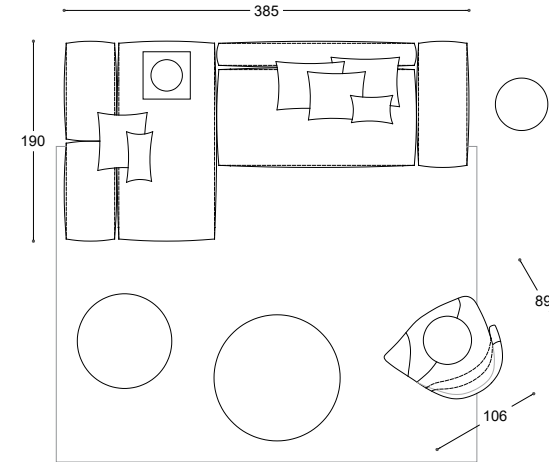

VERSIONE	MODEL	QT.	COMPOSITION	NOTE	COVER AS PICTURE	CAT.	PUBLIC PRICE	CAT.	PUBLIC PRICE	CAT.	PUBLIC PRICE
Sofas	BOOG	2	SEATS 190X95		ZEUS 29 perla (*)	E	2.798	C	2.662	Leather K	4.413
		1	BACK 190X25		ZEUS 29 perla (*)	E	812	C	744	Leather K	1.437
		2	BACKS 95X50		ZEUS 29 perla (*)	E	1.263	C	1.179	Leather K	2.011
		1	LOW ARMREST 50X120		ZEUS 29 perla (*)	E	656	C	612	Leather K	1.107
		1	TWO-TONE ARMREST CUSHION WITH POCKET		ZEUS 29 perla (*) / ZEUS 18 ocean (*)	Bicolore	458	C	458	Bicolore	458
		2	BACK CUSHIONS / 55		ZEUS 29 perla (*)	E	348	C	326	Leather K	638
		1	BACK CUSHION / 55		ZEUS 18 ocean (*)	E	174	C	163	Leather K	319
		1	BACK CUSHION / 65		ZEUS 29 perla (*)	E	211	C	196	Leather K	389
		1	CUSHION 45X35		ZEUS 18 ocean (*)	E	112	C	103	Leather K	185
1	CUSHION 45X35		Leather NABUK 05 sabbia	Leather Z	273	C	103	Leather K	185		
TOTAL AMOUNT OF COMPOSITION							7.104		6.545		11.141
Armchairs	CLOE'	1	ARMCHAIR	satin steel base	Leather NABUK 05 sabbia	Leather Z	2.805	C	1.577	Pelle K	2.193
Com. Items	DABLIU IN	1	"SERVO" COFFEE TABLE	gloss cashmere lacquered top			374				
		1	Ø 90 COFFEE TABLE	gloss cashmere lacquered top			629				
		1	Ø 120 COFFEE TABLE	gloss cashmere lacquered top							
Rugs	TASMAN	1	RUG 300X400	pearl			4.527				

(*) Recommended coating, as alternative to the photographed one