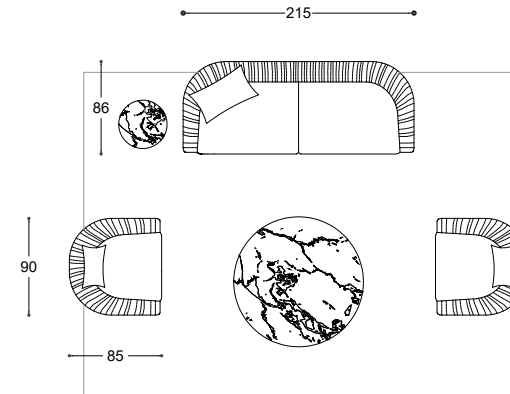

VERSIONE	MODEL	QT.	COMPOSITION	NOTE	COVER AS PICTURE	CAT.	PUBLIC PRICE	CAT.	PUBLIC PRICE	CAT.	PUBLIC PRICE
Sofas	SHELLON	1	TWO-TONE SOFA 215		VEGAS 06 perla / BOSTON 114 perla (*)	G	3.784	C	3.509	Decò Y	4.369
		1	SCATTER CUSHION 56X36		VEGAS 44 antracite	G	176	C	147	Leather K	288
Armchairs	SHELLON	2	ARMCHAIRS		VEGAS 47 bordeaux	G	4.000	C	3.696	Leather K	5.570
		2	SCATTER CUSHIONS 40X26		VEGAS 47 bordeaux	G	282	C	229	Leather K	510
Com. Items	TOMO	1	Ø 45 COFFEE TABLE / MARBLE	coffee stained ash structure, matt dark brown Emperador marble top			942				
		1	Ø 120 COFFEE TABLE / MARBLE	coffee stained ash structure, matt white Carrara marble top			2.132				
Rugs	SYON	1	RUG 300X400	white			5.818				

(*) Recommended coating, as alternative to the photographed one