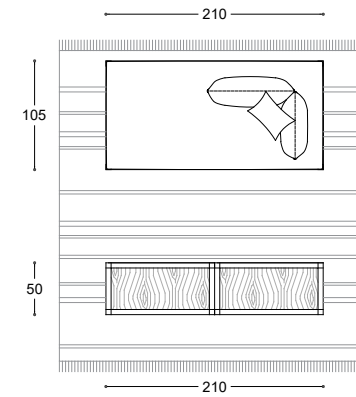

VERSIONE	MODEL	QT.	COMPOSITION	NOTE	COVER AS PICTURE	CAT.	PUBLIC PRICE	CAT.	PUBLIC PRICE	CAT.	PUBLIC PRICE	
Sofas	HANEDA	1	SEAT 210X105 natural		ZEUS 25 muschio	E	1.505	C	1.423		Leather K 2.176	
		1	ADJUSTABLE BACKREST 100x80 lh		ZEUS 25 muschio	E	1.047	C	1.010		Leather K 1.463	
		1	BENCH 210X105	coffee stained ash structure			1.384		1.384		1.384	
		2	BENCHES 50X105	coffee stained ash structure			1.258		1.258		1.258	
TOTAL AMOUNT OF COMPOSITION								5.194		5.075		6.281
Cushions	ARREDA	1	CUSHION 40X40		DEEP 02 natur (*)	G	114	C	92		Leather K 198	
Rugs	HANEDA	1	RUG 300X300	natur and sackcloth			4.230					