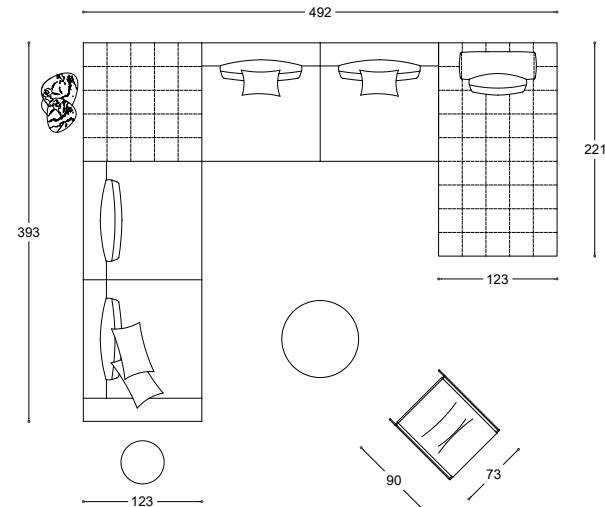

VERSIONE	MODEL	QT.	COMPOSITION	NOTE	COVER AS PICTURE	CAT.	PUBLIC PRICE	CAT.	PUBLIC PRICE	CAT.	PUBLIC PRICE		
Sofas	KUBIC	4	ELEMENTS 123X123 fibre	tone-on-tone coloured trim (only fabric)	TITAN 10 avio	G	7.894	C	6.776	Leather K	10.965		
		1	HIGH ARMREST / 123 lh		TITAN 10 avio	G	473	C	374	Leather K	678		
		4	BACK CUSHIONS / 85	tone-on-tone coloured trim (only fabric)	TITAN 10 avio	G	1.258	C	1.030	Leather K	1.954		
		TOTAL AMOUNT OF COMPOSITION							9.625		8.180		13.596
Cushions	ARREDA	2	CUSHIONS 48X38		MARAS 14 antracite	H	242	C	180	Leather K	365		
		2	CUSHIONS 54X44		EMILY A04 sacco	G	268	C	216	Leather K	409		
Sofas	LUDWIG	1	ELEMENT 123X123		Leather WORN 03 nero	Leather Y	3.626	C	2.220	Leather K	3.067		
		1	ELEMENT 221X123		Leather WORN 03 nero	Leather Y	5.647	C	3.269	Leather K	4.690		
		1	BACK		Leather WORN 03 nero	Leather Y	642	C	356	Leather K	524		
		1	BACK CUSHION / 60		Leather WORN 03 nero	Leather Y	561	C	185	Leather K	409		
TOTAL AMOUNT OF COMPOSITION							10.476		6.030		8.690		
Armchairs	RITO	1	ARMCHAIR		MARAS 11 bianco	H	1.507	C	1.373	Leather K	1.846		
Com. Items	IMAGE	1	BOOKCASE L.243 X H.78.2 X D.38.8	matt black structure, matt black lacquered wood shelves			1.676						
Com. Items	NEMU	1	"SERVO" COFFEE TABLE	thermoformed ice top			882						
		1	Ø 80 COFFEE TABLE	thermoformed bronze top			1.166						
Com. Items	YORI	1	"SERVO" COFFEE TABLE / MARBLE	matt black Marquina marble tops			1.355