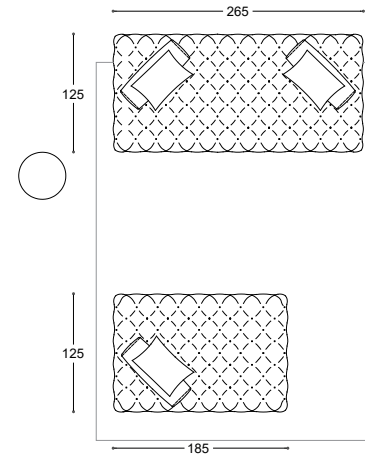

VERSIONE	MODEL	QT.	COMPOSITION	NOTE	COVER AS PICTURE	CAT.	PUBLIC PRICE	CAT.	PUBLIC PRICE	CAT.	PUBLIC PRICE
Sofas	ROLLKING	1	ELEMENT 265X125		VEGAS 06 perla	G	6.079	C	5.647		Leather K 7.709
		2	BACKS		Leather CIELO 30 nero		Leather Y 1.316	C	748		Leather K 1.078
		2	BACK CUSHIONS / 60		ÉLITE DIS 34 marron	G	427	C	348		Leather K 801
TOTAL AMOUNT OF COMPOSITION							7.821		6.743		9.588
		1	ELEMENT 185X125		VEGAS 49 nero	G	4.378	C	4.059		Leather K 5.586
		1	BACK		Leather CIELO 30 nero		Leather Y 658	C	374		Leather K 539
		1	BACK CUSHION / 60		ÉLITE DIS 34 marron	G	213	C	174		Leather K 400
TOTAL AMOUNT OF COMPOSITION							5.249		4.607		6.525
Com. Items	DABLIU IN	1	"SERVO" COFFEE TABLE	gloss flint lacquered top			374				
Rugs	TASMAN	1	RUG 300X400	white			4.527