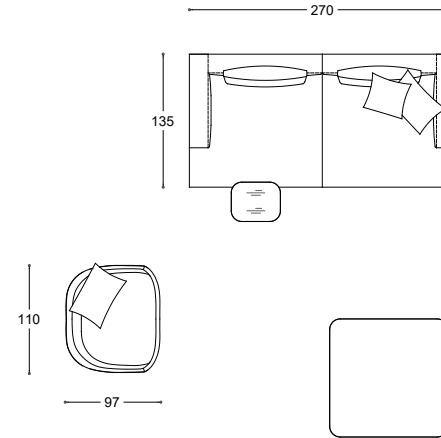

VERSIONE	MODEL	QT.	COMPOSITION	NOTE	COVER AS PICTURE	CAT.	PUBLIC PRICE	CAT.	PUBLIC PRICE	CAT.	PUBLIC PRICE	
Sofas	EASTON	1	X SIDE END ELEMENT rh		MOLESKIN 32 barolo	G	3.212	C	2.911	Leather K	4.072	
		1	X SIDE END ELEMENT lh		MOLESKIN 32 barolo	G	3.212	C	2.911	Leather K	4.072	
		2	BACK CUSHIONS / 85		MOLESKIN 32 barolo	G	598	C	480	Leather K	968	
TOTAL AMOUNT OF COMPOSITION								7.022		6.301		9.112
		1	CUSHION 55X40		HILLS 06 antracite	H	227	C	165	Leather K	317	
Cushions	ARREDA	1	CUSHION 40X40		HILLS 06 antracite	H	123	C	92	Leather K	198	
Armchairs	AVI	1	ARMCHAIR	matt bronze base	ENGLAND 03	H	3.161	C	2.836	Leather K	3.942	
		1	BACK CUSHION / 55		HILLS 06 antracite	H	209	C	167	Leather K	304	
Com. Items	ARLON	1	"SERVO" COFFEE TABLE / GLASS	ribbed extra light top			812					
		1	120X120 COFFEE T. / LACQUERED	gloss silk lacquered top			1.712