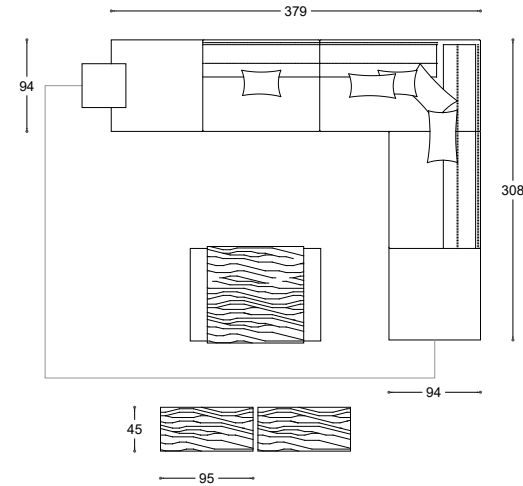

VERSIONE	MODEL	QT.	COMPOSITION	NOTE	COVER AS PICTURE	CAT.	PUBLIC PRICE	CAT.	PUBLIC PRICE	CAT.	PUBLIC PRICE	
Sofas	FREEMOOD	2	ELEMENTS 120		ZEUS 29 perla	E	3.670	C	3.507	Leather K	5.456	
		1	CORNER 165 rh		ZEUS 29 perla	E	2.787	C	2.660	Leather K	4.145	
		2	LARGE POUF		ZEUS 29 perla	E	1.500	C	1.426	Leather K	2.376	
TOTAL AMOUNT OF COMPOSITION								7.957		7.592		11.977
Cushions	ARREDA	2	CUSHIONS 48X38		ZEUS 34 bianco	E	198	C	180	Leather K	365	
		2	CUSHIONS 50X50		ZEUS 34 bianco	E	224	C	202	Leather K	449	
Com. Items	ZEROCENTO	1	45X45 COFFEE TABLES	matt cashmere			475					
		2	45X95 COFFEE TABLES	matt cashmere			1.131					
		2	45X95 COFFEE TABLES	heat-treated oak			1.474					
		1	99X99 COFFEE TABLE	heat-treated oak			1.129					
Rugs	TASMAN	1	RUG 300X400	pearl			4.527