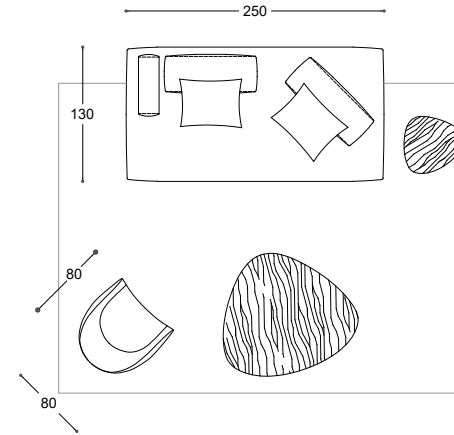

VERSIONE	MODEL	QT.	COMPOSITION	NOTE	COVER AS PICTURE	CAT.	PUBLIC PRICE	CAT.	PUBLIC PRICE	CAT.	PUBLIC PRICE
Sofas	ENDOR	1	ELEMENT 250		DEEP 02 natur	G	2.801	C	2.589	Leather K	3.736
		2	BACKS		DEEP 02 natur	G	1.060	C	911	Leather K	1.426
		2	BACK CUSHIONS / 60		DEEP 02 natur	G	392	C	317	Leather K	783
		1	ROLL CUSHION 75X24		DEEP 02 natur	G	218	C	180	Leather K	244
TOTAL AMOUNT OF COMPOSITION							4.470		3.997		6.189
Armchairs	LE MIDI'	1	TWO-TONE ARMCHAIR		KAMI 10 zaffiro (*) / KAMI 11 ocean (*)	D	1.344	C	1.320	Decò Y	1.905
Com. Items	DABLIU	1	"SERVO" COFFEE TABLE	natural chestnut top			411				
		1	127X120 COFFEE TABLE	natural chestnut top			972				
Rugs	BAOBAB	1	RUG 300X400	rope			5.137				

(*) Recommended coating, as alternative to the photographed one