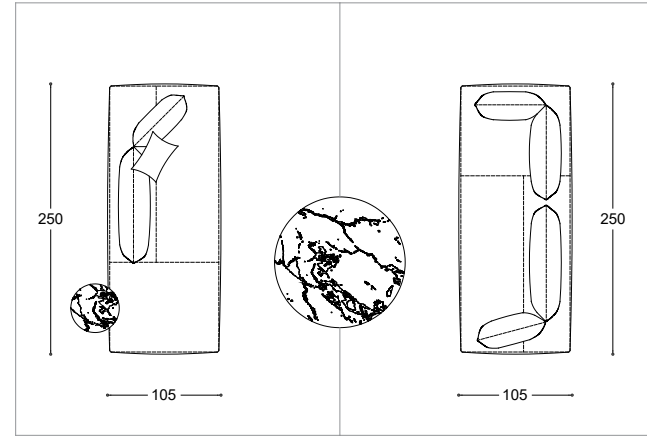

VERSIONE	MODEL	QT.	COMPOSITION	NOTE	COVER AS PICTURE	CAT.	PUBLIC PRICE	CAT.	PUBLIC PRICE	CAT.	PUBLIC PRICE
Sofas	LOVELY DAY	2	ELEMENTS 250X105		LHASA 137 natur	F	5.091	C	4.818	Leather K	6.934
		1	CORNER BACKREST 100X80 lh		LHASA 137 natur	F	1.067	C	1.010	Leather K	1.463
		1	CORNER BACKREST 120X80 rh		LHASA 137 natur	F	1.135	C	1.078	Leather K	1.610
		1	CORNER BACKREST 120X80 rh		LHASA 137 natur	F	1.135	C	1.078	Leather K	1.610
TOTAL AMOUNT OF COMPOSITION								8.428		7.984	11.618
Cushions	ARREDA	1	CUSHION 40X40		Leather VINTAGE 10 moro	Leather Y	273	C	92	Leather K	198
Com. Items	SABI	1	Ø 45 COFFEE TABLE / MARBLE	matt bronze structure, matt white Carrara marble top			774				
		1	Ø 120 COFFEE TABLE / MARBLE	matt bronze structure, matt black Marquina marble top			1.912				
Rugs	SYON	2	RUGS 300X400	white			11.636