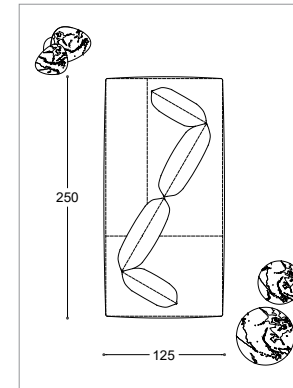

VERSIONE	MODEL	QT.	COMPOSITION	NOTE	COVER AS PICTURE	CAT.	PUBLIC PRICE	CAT.	PUBLIC PRICE	CAT.	PUBLIC PRICE
Sofas	LOVELY DAY	1	ELEMENT 250X125		Leather WILD 07 antracite	Leather Z	5.053	C	2.691	Leather K	3.872
		1	CORNER BACKREST 120X80 rh		LHASA 104 NOTTE	F	1.135	C	1.078	Leather K	1.610
		1	CORNER BACKREST 100X80 lh		LHASA 104 NOTTE	F	1.067	C	1.010	Leather K	1.463
TOTAL AMOUNT OF COMPOSITION								7.256		4.778	6.945
Com. Items	SABI	1	Ø 45 COFFEE TABLE / MARBLE	matt bronze structure, matt dark brown Emperador marble top			774				
		1	Ø 60 COFFEE TABLE / MARBLE	matt bronze structure, matt black Marquina marble top			972				
Com. Items	YORI	1	"SERVO" COFFEE TABLE / METAL	matt bronze structure and tops			781				
Rugs	BAOBAB	1	RUG 300X400	white			5.137