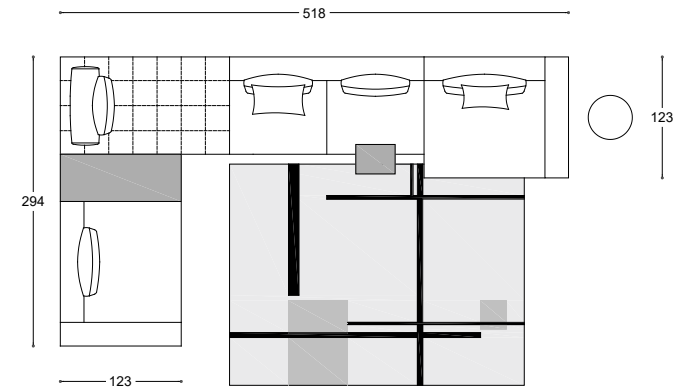

VERSIONE	MODEL	QT.	COMPOSITION	NOTE	COVER AS PICTURE	CAT.	PUBLIC PRICE	CAT.	PUBLIC PRICE	CAT.	PUBLIC PRICE
Sofas	KUBIC	2	ELEMENTS 123X123 feather		TELLARO 46 corda	E	3.678	C	3.467	Leather K	5.562
		1	ELEMENT 198X99 feather		TELLARO 46 corda	E	2.380	C	2.253	Leather K	3.406
		1	LOW ARMREST / 123 rh		TELLARO 46 corda	E	372	C	339	Leather K	616
		1	LOW ARMREST / 123 lh		TELLARO 46 corda	E	372	C	339	Leather K	616
		3	BACK CUSHIONS / 70		TELLARO 46 corda	E	772	C	706	Leather K	1.307
		1	BACK CUSHION / 85		TELLARO 46 corda	E	279	C	257	Leather K	488
TOTAL AMOUNT OF COMPOSITION								7.854		7.361	11.994
Cushions	ARREDA	1	CUSHION 48X38		TANI 13 sacco	H	121	C	90	Leather K	183
		1	CUSHION 54X44		TANI 13 sacco	H	145	C	108	Leather K	205
		1	CUSHION 54X44		MARAS 11 bianco	H	145	C	108	Leather K	205
Sofas	LUDWIG	1	ELEMENT 173X99		Leather WORN 04 sabbia	Leather Y	4.268	C	2.631	Leather K	3.630
		1	BACK		Leather WORN 04 sabbia	Leather Y	642	C	356	Leather K	524
TOTAL AMOUNT OF COMPOSITION								4.910		2.988	4.154
Com. Items	LUDWIG	1	"SERVO" COFFEE TABLE				889				
		1	48X123 COFFEE TABLE				1.041				
Com. Items	NEMU	1	"SERVO" COFFEE TABLE	thermoformed ice top			882				
Rugs	SYON	1	RUG 225X300 / GEOMETRY	white, beige, red and dark brown			4.551