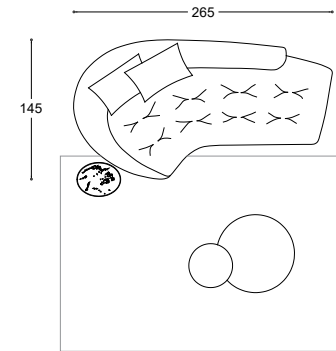

VERSIONE	MODEL	QT.	COMPOSITION	NOTE	COVER AS PICTURE	CAT.	PUBLIC PRICE	CAT.	PUBLIC PRICE	CAT.	PUBLIC PRICE
Sofas	BOÈ	1	SOFA 265X145	polished aluminium base	VEGAS 04 bianco	G	5.469	C	5.051	Leather K	7.051
		1	SWIVEL COFFEE TABLE	polished chrome structure, matt black Marquina marble top			1.047				
Cushions	ARREDA	2	CUSHIONS 54X44		ENGLAND 03 (*)	H	290	C	216	Pelle K	409
Com. Items	NEMU	1	"SERVO" COFFEE TABLE	thermoformed bronze top			882				
		1	Ø 80 COFFEE TABLE	thermoformed bronze top			1.166				
Rugs	SYON	1	RUG 200X300	white			2.908				

(*) Recommended coating, as alternative to the photographed one